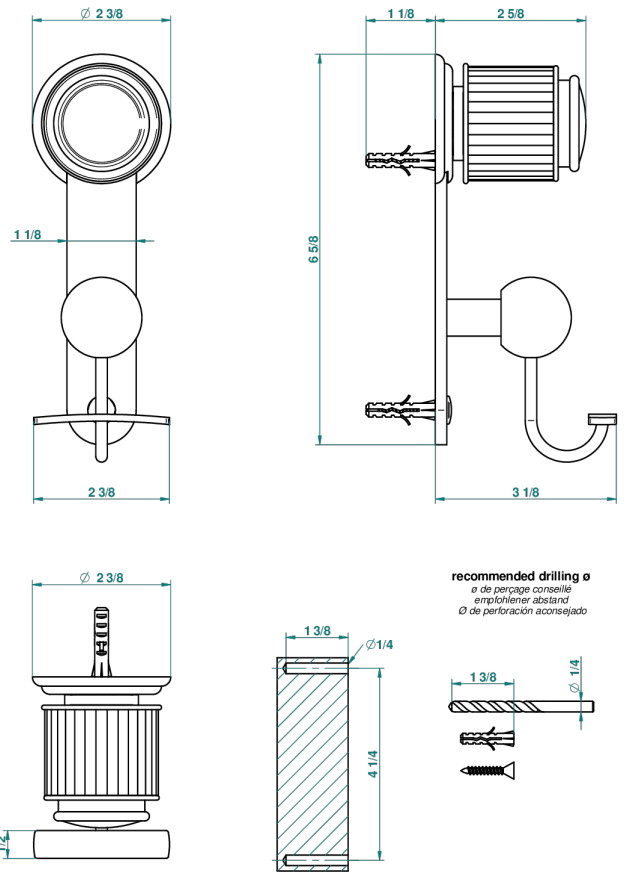

JAIPUR SATIN CRYSTAL

A9B-510

Robe hook

36537

06/12/2012

CHARACTERISTIC

- Jaipur Satin crystal
- Robe hook

AVAILABLE FINITIONS