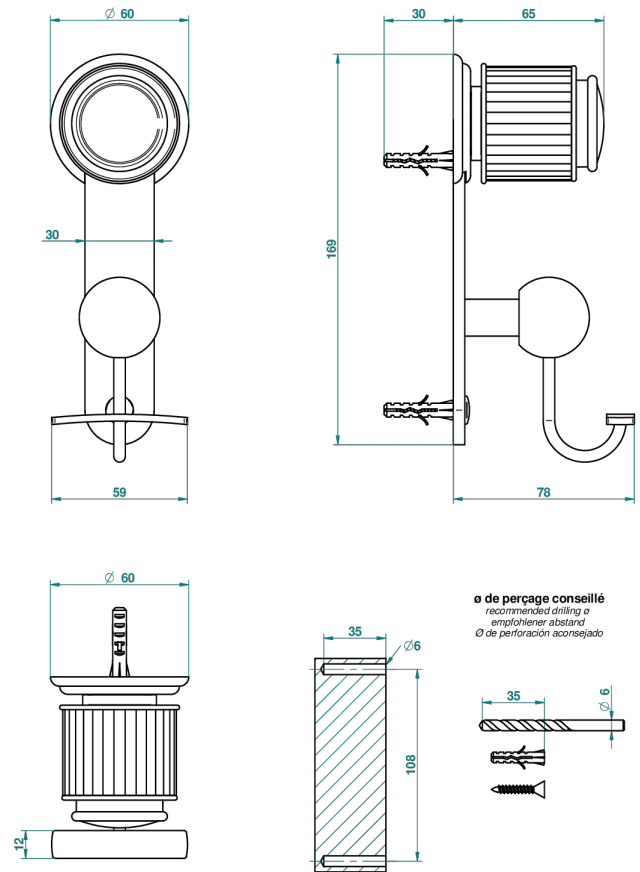

JAIPUR SATIN CRYSTAL

A9B-510

Robe hook

36537

06/12/2012

CHARACTERISTIC

- Jaipur Satin crystal
- Robe hook

AVAILABLE FINITIONS