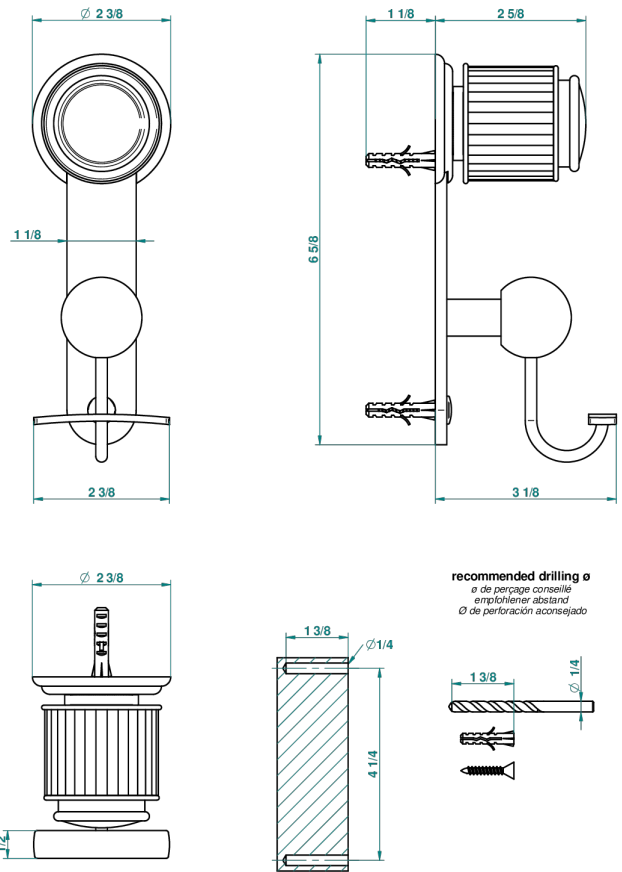

JAIPUR SATIN CRYSTAL

A9B-510

Robe hook

36537

06/12/2012

CHARACTERISTIC

- Jaipur Satin crystal
- Robe hook

AVAILABLE FINITIONS