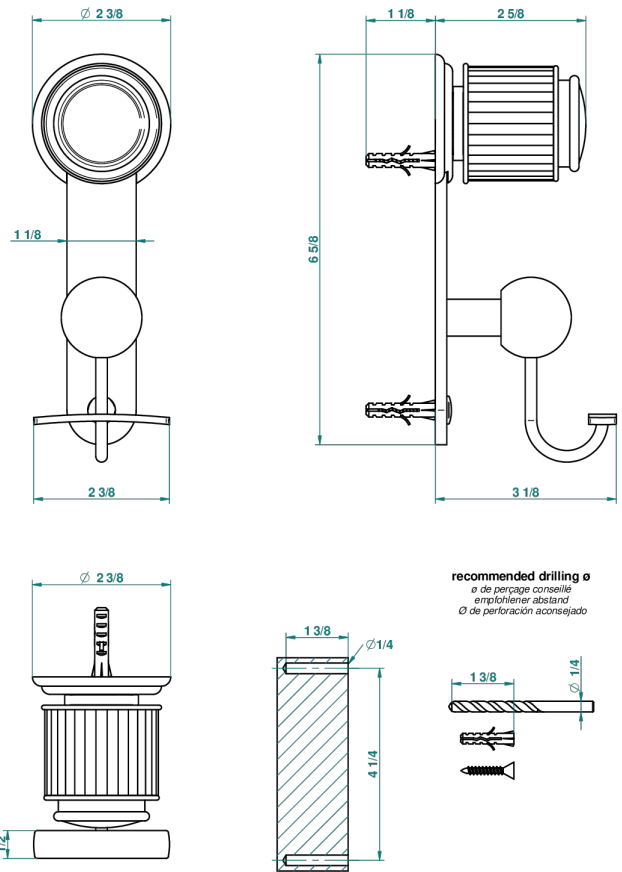

# JAIPUR SATIN CRYSTAL

A9B-510

Robe hook

36537

06/12/2012

## CHARACTERISTIC

- Jaipur Satin crystal
- Robe hook