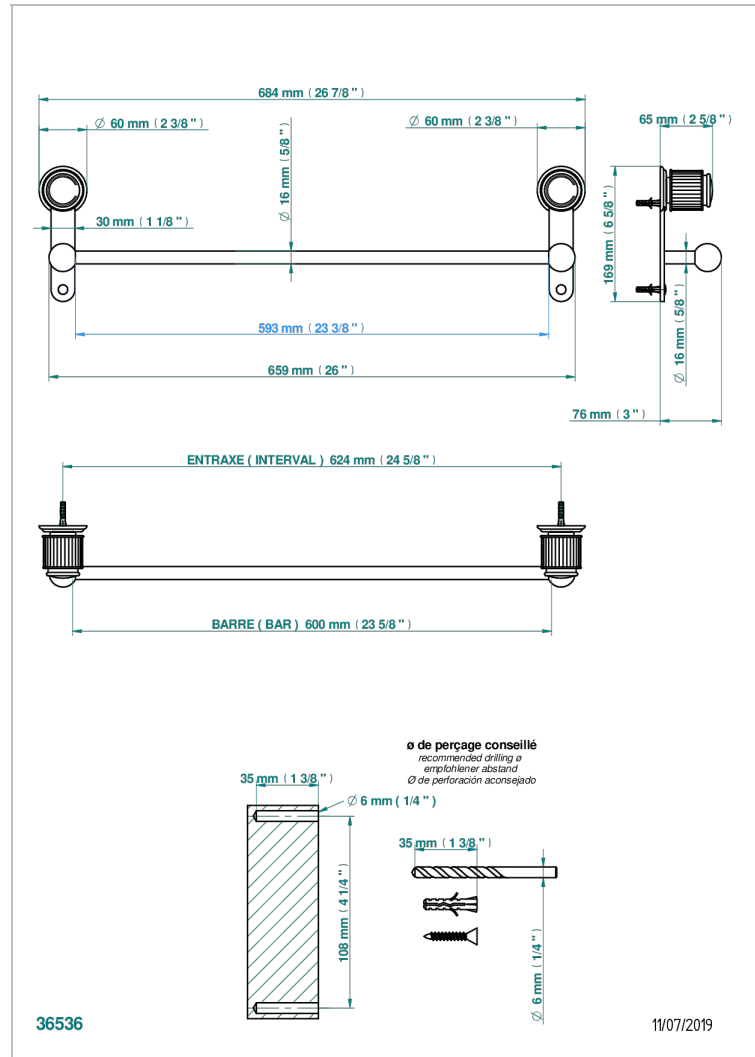

# JAIPUR SATINY CRYSTAL

A9B-514/60

Towel bar, 24" long

## CHARACTERISTIC

- Jaipur Satiny crystal
- Towel bar, 24" long