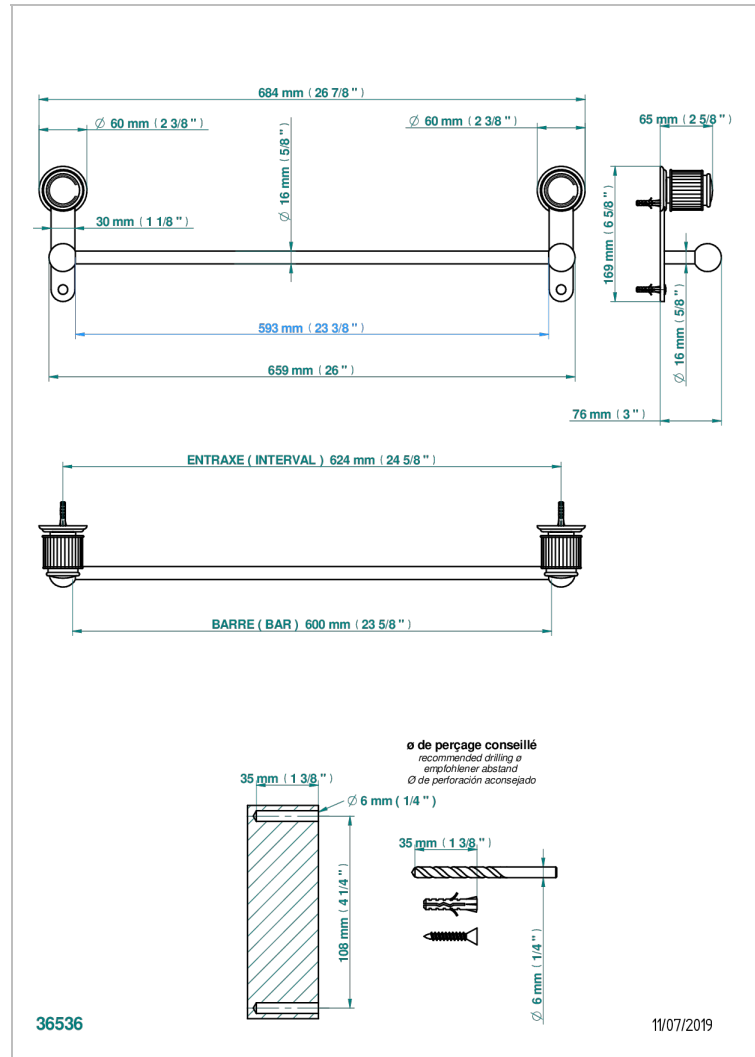

JAIPUR SATIN CRYSTAL

A9B-514/60

Single towel rail, fixed rail, length: 600 mm

CHARACTERISTIC

- Jaipur Satin crystal
- Single towel rail, fixed rail, length: 600 mm

AVAILABLE FINITIONS

Antique nickel - H28
Black ceram - D30
Blush PVD - H62
Brass color PVD - H49
Brown bronze color PVD - F33
Gold color PVD - H52