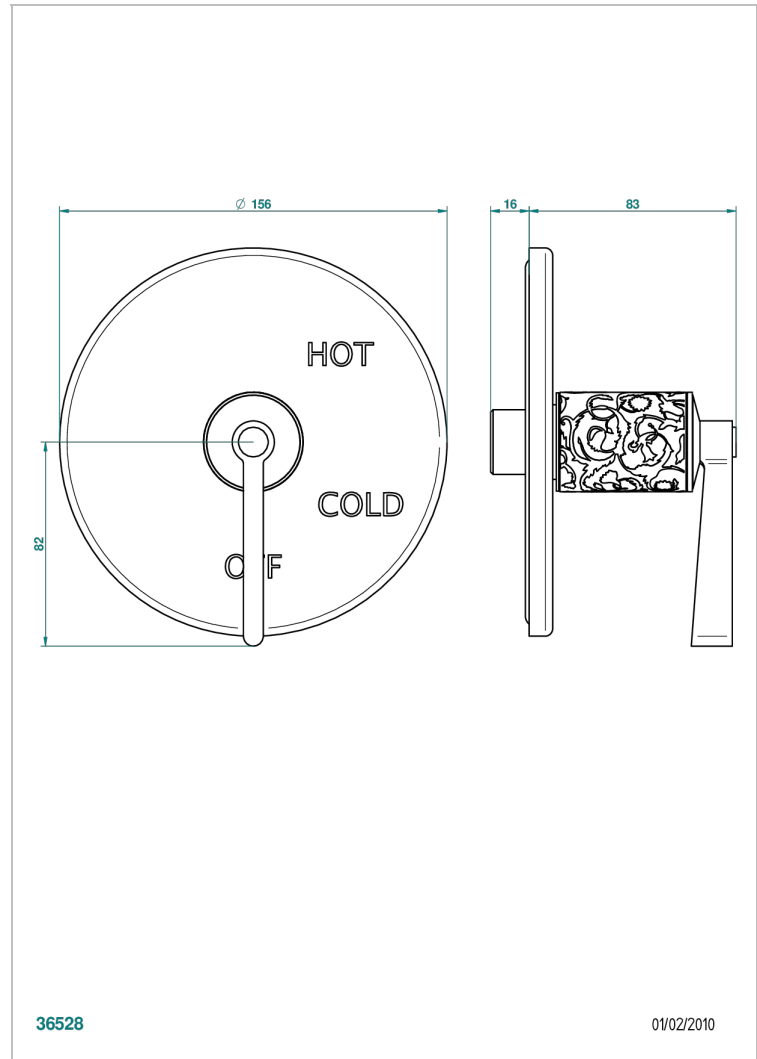

FROUFROU WITH LEVER HANDLES

G2P-320B

Trim for pressure balance valve

THG[®]
PARIS

36528

01/02/2010

CHARACTERISTIC

- Froufrou with lever handles
- Trim for pressure balance valve

RELATED SKU'S

- Ref. G00-320A 1/2 " Pressure balance valve

AVAILABLE FINITIONS

Black ceram - D30
Blush PVD - H62
Brass color PVD - H49
Brown bronze color PVD - F33
Chrome polished - A02
Chrome polished / gold polished - G02