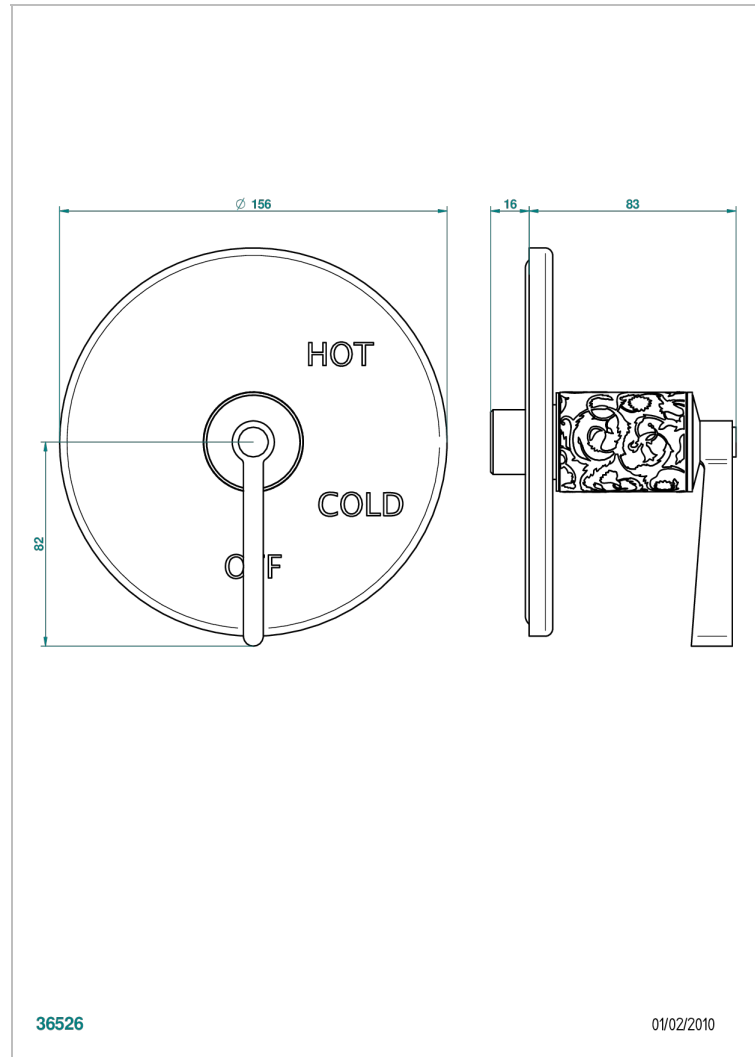

FRIVOLE WITH LEVER HANDLES

G2S-320B

Trim for pressure balance valve

36526

01/02/2010

CHARACTERISTIC

- Frivole with lever handles
- Trim for pressure balance valve

RELATED SKU'S

- Ref. G00-320A 1/2 " Pressure balance valve

AVAILABLE FINITIONS

Black ceram - D30

Blush PVD - H62

Brass color PVD - H49

Brown bronze color PVD - F33

Chrome polished - A02

Chrome polished / gold polished - G02