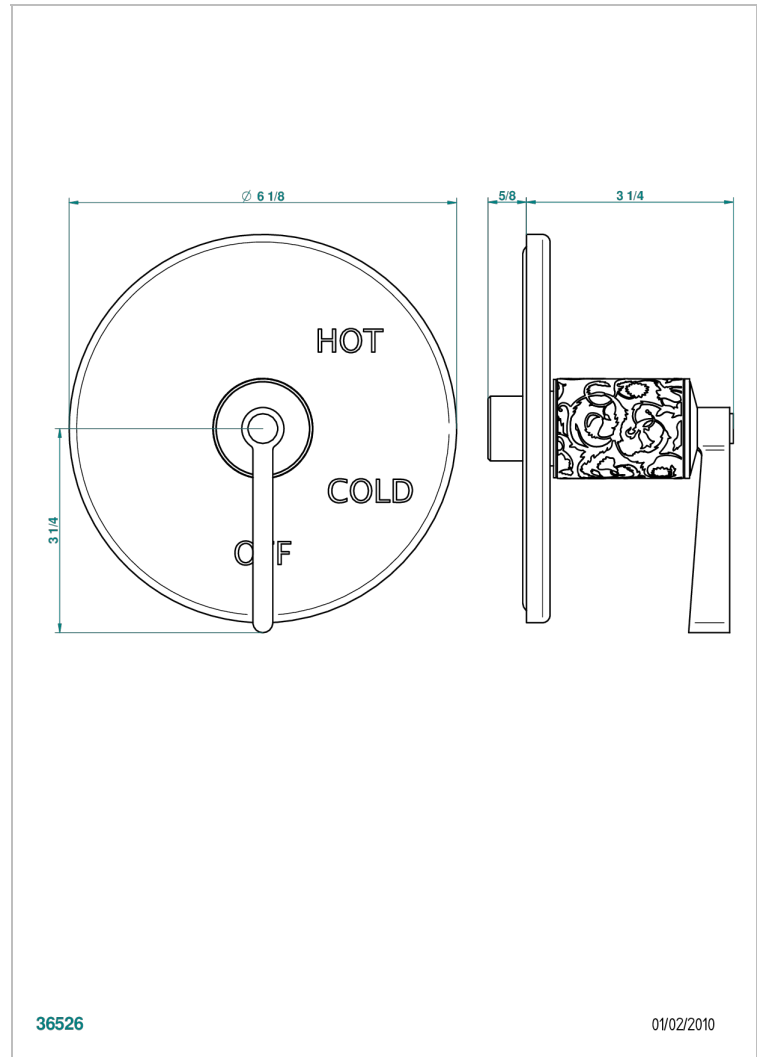

FRIVOLE WITH LEVER HANDLES

G2S-320B

Trim for pressure balance valve

36526

01/02/2010

CHARACTERISTIC

- Frivole with lever handles
- Trim for pressure balance valve

RELATED SKU'S

- Ref. G00-320A 1/2 " Pressure balance valve

AVAILABLE FINITIONS

Black ceram - D30

Blush PVD - H62

Brass color PVD - H49

Brown bronze color PVD - F33

Chrome polished - A02

Chrome polished / gold polished - G02