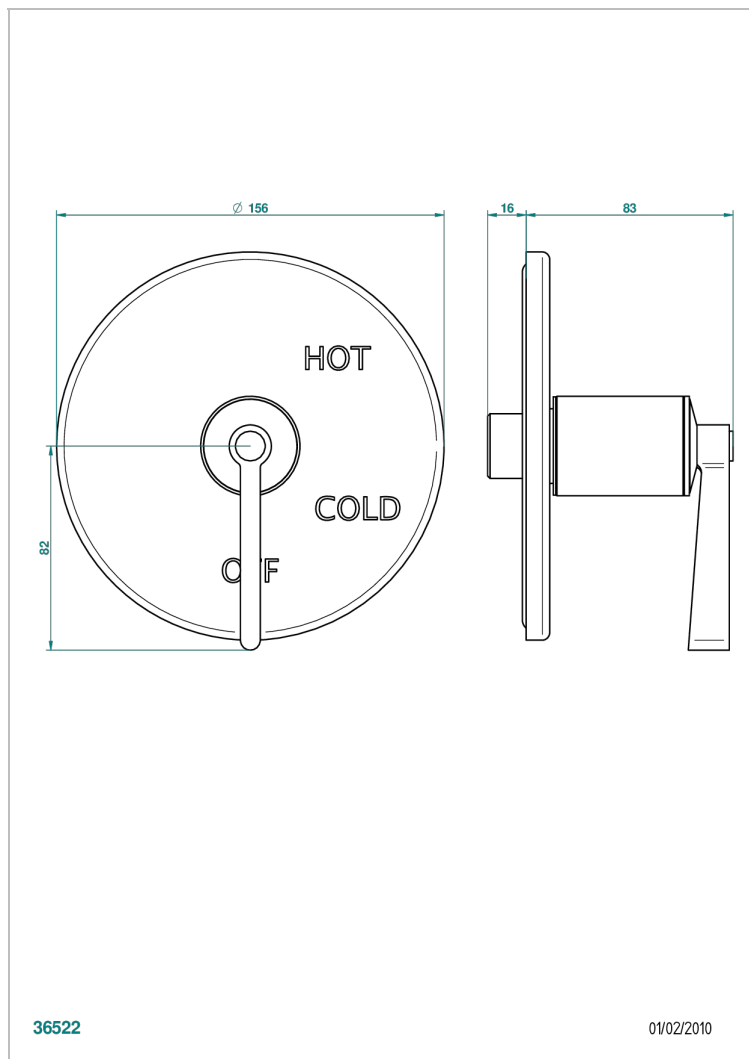

# FAUBOURG WHITE PORCELAIN WITH LEVER HANDLES

G2J-320B

Trim for pressure balance valve

## CHARACTERISTIC

- Faubourg White Porcelain with lever handles
- Trim for pressure balance valve

## RELATED SKU'S

- Ref. G00-320A 1/2 " Pressure balance valve