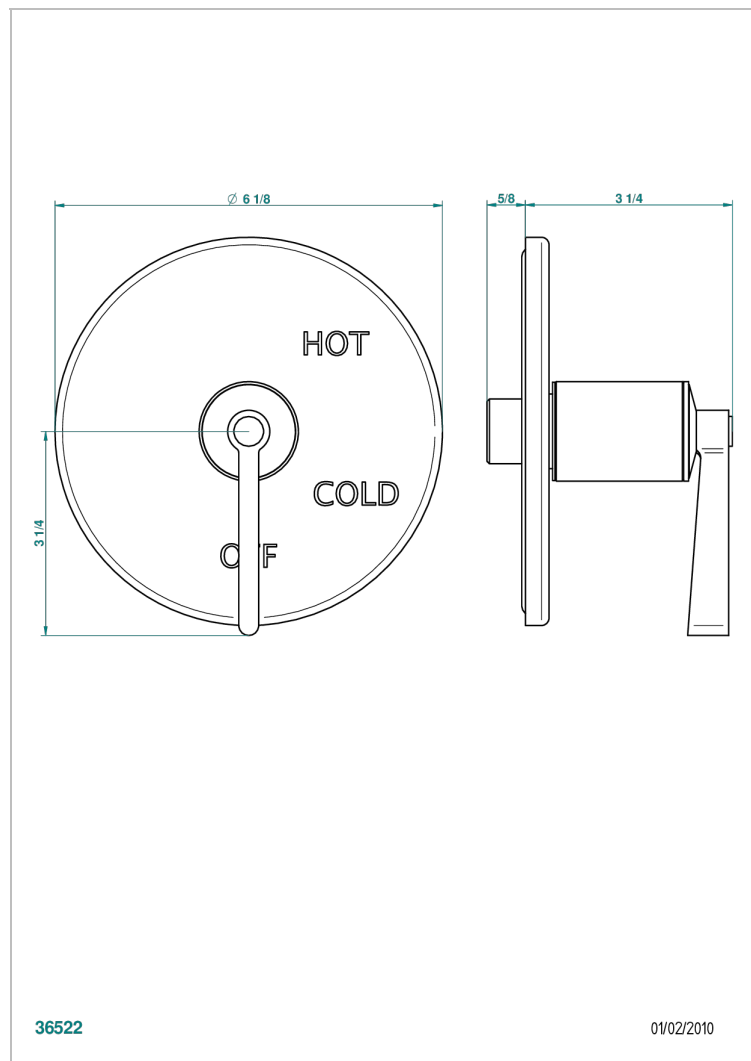

FAUBOURG WHITE PORCELAIN WITH LEVER HANDLES

G2J-320B

Trim for pressure balance valve

CHARACTERISTIC

- Faubourg White Porcelain with lever handles
- Trim for pressure balance valve

RELATED SKU'S

- Ref. G00-320A 1/2 " Pressure balance valve