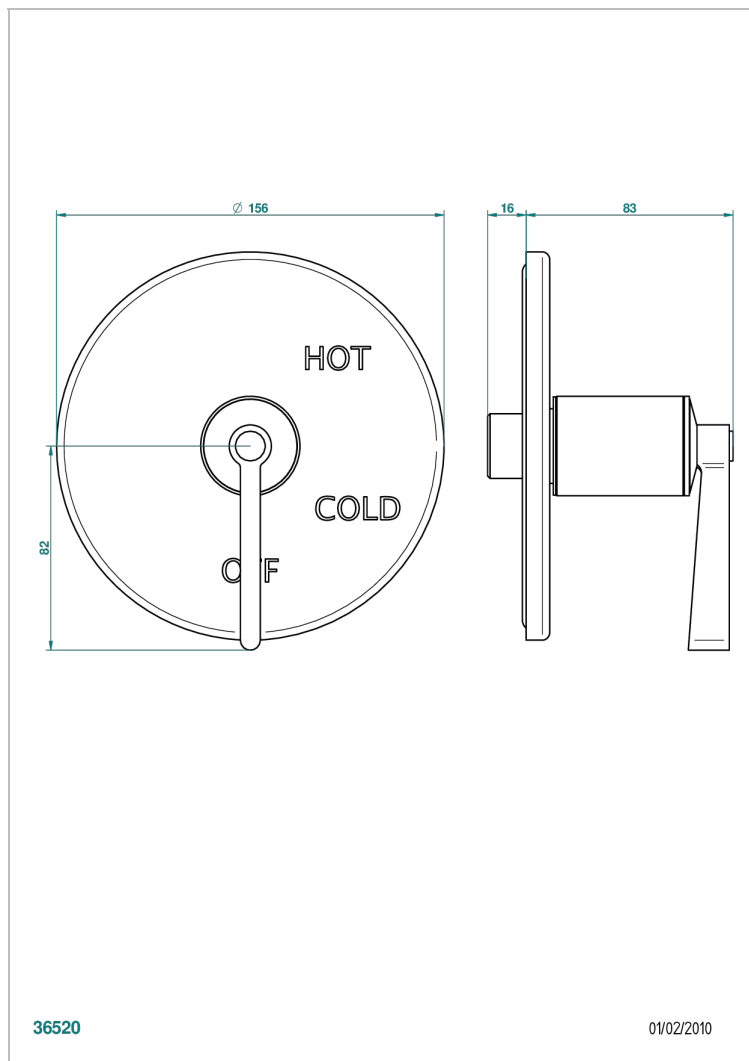

FAUBOURG BLACK PORCELAIN WITH LEVER HANDLES

G2M-320B

Trim for pressure balance valve

36520

01/02/2010

CHARACTERISTIC

- Faubourg Black Porcelain with lever handles
- Trim for pressure balance valve

RELATED SKU'S

- Ref. G00-320A 1/2 " Pressure balance valve

AVAILABLE FINITIONS

Black ceram - D30

Blush PVD - H62

Brass color PVD - H49

Brown bronze color PVD - F33

Chrome polished - A02

Chrome polished / gold polished - G02