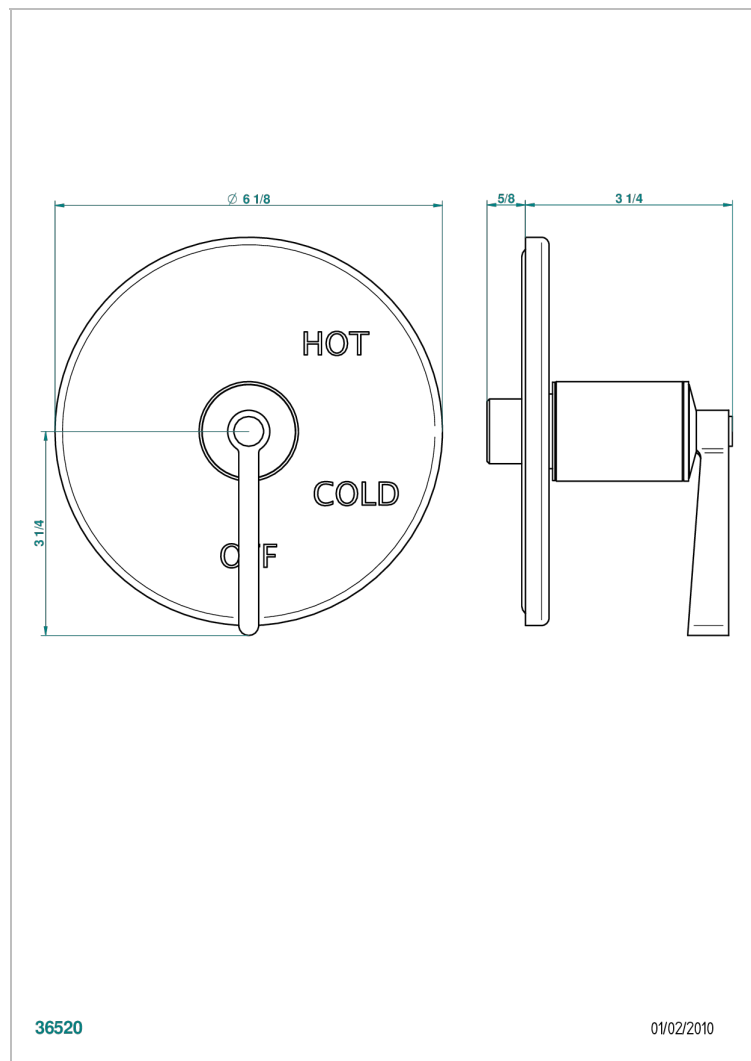

FAUBOURG BLACK PORCELAIN WITH LEVER HANDLES

G2M-320B

Trim for pressure balance valve

36520

01/02/2010

CHARACTERISTIC

- Faubourg Black Porcelain with lever handles
- Trim for pressure balance valve

RELATED SKU'S

- Ref. G00-320A 1/2 " Pressure balance valve

AVAILABLE FINITIONS

Black ceram - D30

Blush PVD - H62

Brass color PVD - H49

Brown bronze color PVD - F33

Chrome polished - A02

Chrome polished / gold polished - G02