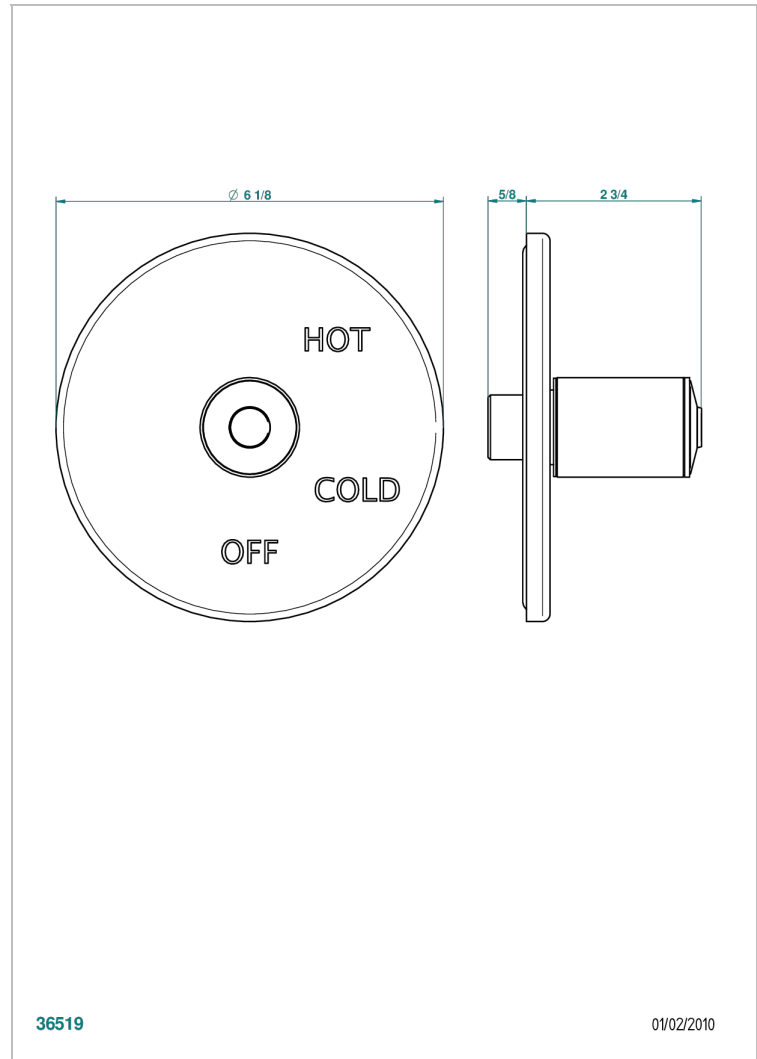

# FAUBOURG BLACK PORCELAIN

G2L-320B

Trim for pressure balance valve

THG<sup>®</sup>  
PARIS

36519

01/02/2010

## CHARACTERISTIC

- Faubourg Black Porcelain
- Trim for pressure balance valve

## RELATED SKU'S

- Ref. G00-320A 1/2 " Pressure balance valve