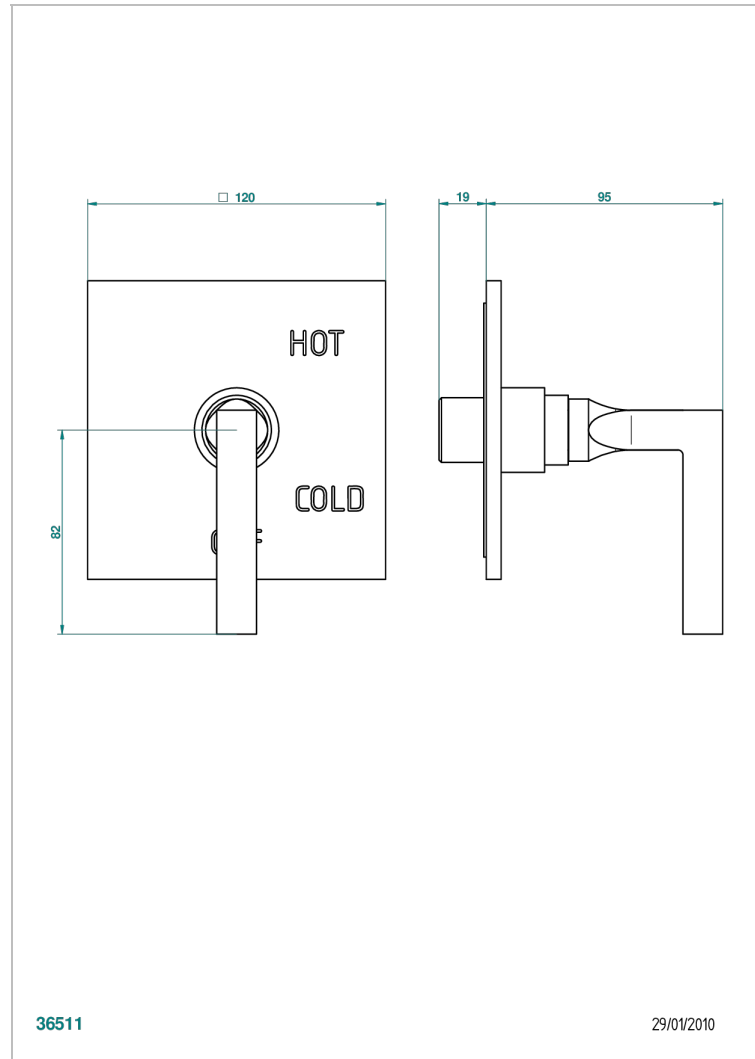

BELUGA WITH LEVER HANDLES

G1U-320B

Trim for pressure balance valve

CHARACTERISTIC

- Beluga with lever handles
- Trim for pressure balance valve

RELATED SKU'S

- Ref. G00-320A 1/2 " Pressure balance valve

AVAILABLE FINITIONS