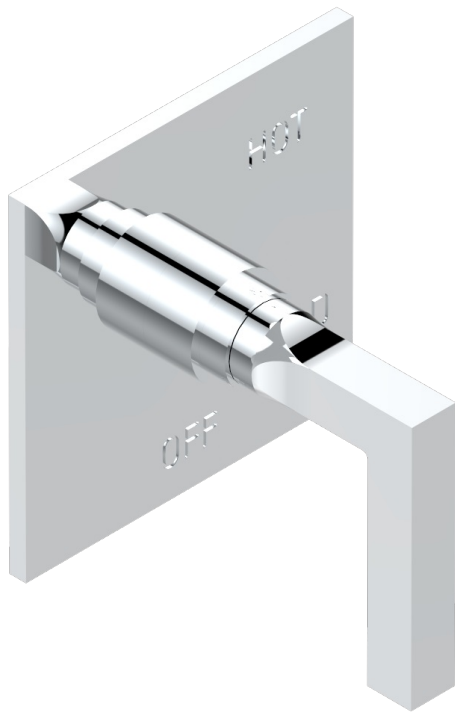

BELUGA WITH LEVER HANDLES

G1U-320B

Trim for pressure balance valve

CHARACTERISTIC

- Beluga with lever handles
- Trim for pressure balance valve

RELATED SKU'S

- Ref. G00-320A 1/2 " Pressure balance valve

AVAILABLE FINITIONS

Black ceram - D30

Blush PVD - H62

Brass color PVD - H49

Brown bronze color PVD - F33

Chrome polished - A02

Chrome polished / gold polished - G02

Copper antique matt, coated - H07

Gold color PVD - H52