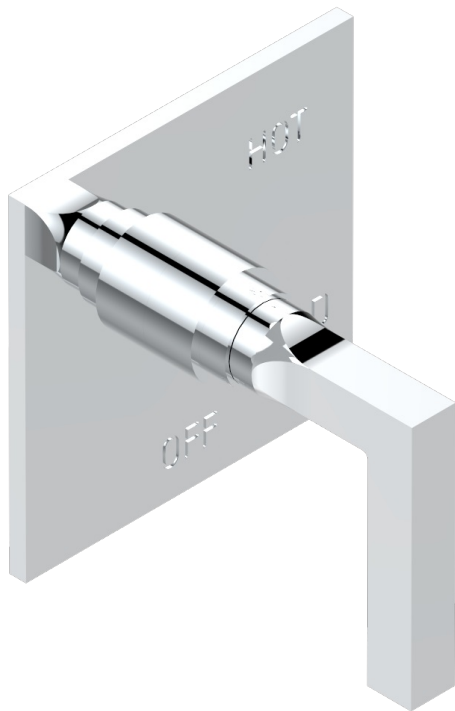

BELUGA WITH LEVER HANDLES

G1U-320B

Trim for pressure balance valve

36511

29/01/2010

CHARACTERISTIC

- Beluga with lever handles
- Trim for pressure balance valve

RELATED SKU'S

- Ref. G00-320A 1/2 " Pressure balance valve

AVAILABLE FINITIONS

Black ceram - D30

Blush PVD - H62

Brass color PVD - H49

Brown bronze color PVD - F33

Chrome polished - A02

Chrome polished / gold polished - G02

Nickel antique / Sovereign - H28

Nickel color PVD - H55

Nickel polished - B01

Soft gold - F30

Soft matt gold - F31

Umber PVD - H66