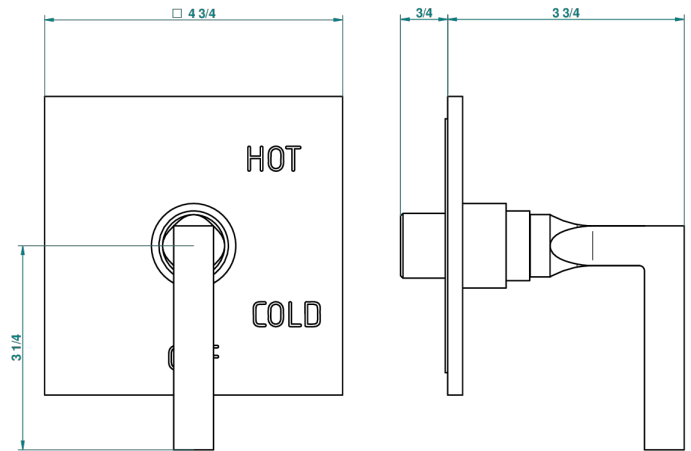

BELUGA WITH LEVER HANDLES

G1U-320B

Trim for pressure balance valve

36511

29/01/2010

CHARACTERISTIC

- Beluga with lever handles
- Trim for pressure balance valve

RELATED SKU'S

- Ref. G00-320A 1/2 " Pressure balance valve

AVAILABLE FINITIONS

Black ceram - D30

Blush PVD - H62

Brass color PVD - H49

Brown bronze color PVD - F33

Chrome polished - A02

Chrome polished / gold polished - G02