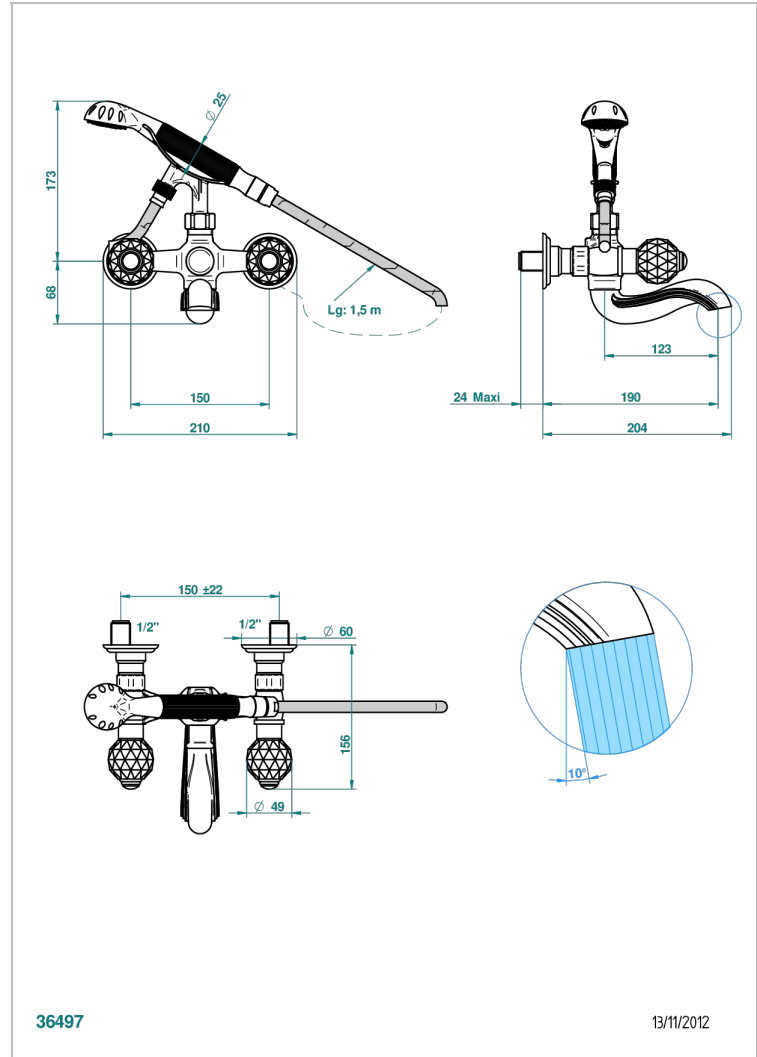

# MANDARINE CRISTALLIA DIAMANT

U1K-13B

Wall mounted 2-hole bath/shower mixer, shower and hose

THG<sup>®</sup>  
PARIS

36497

13/11/2012

## TECHNICAL SPECS

- Recommandé : 3 bars (max. 5 bars) - Advised : 43,5 psi (max. 72 psi)
- Bec : 75 l/min à 3 bars - Douchette : 9,5 l/min à 3 bars
- Spout : 19,8 gpm at 43.5 psi - Handshower : 2.5 gpm at 43.5 psi