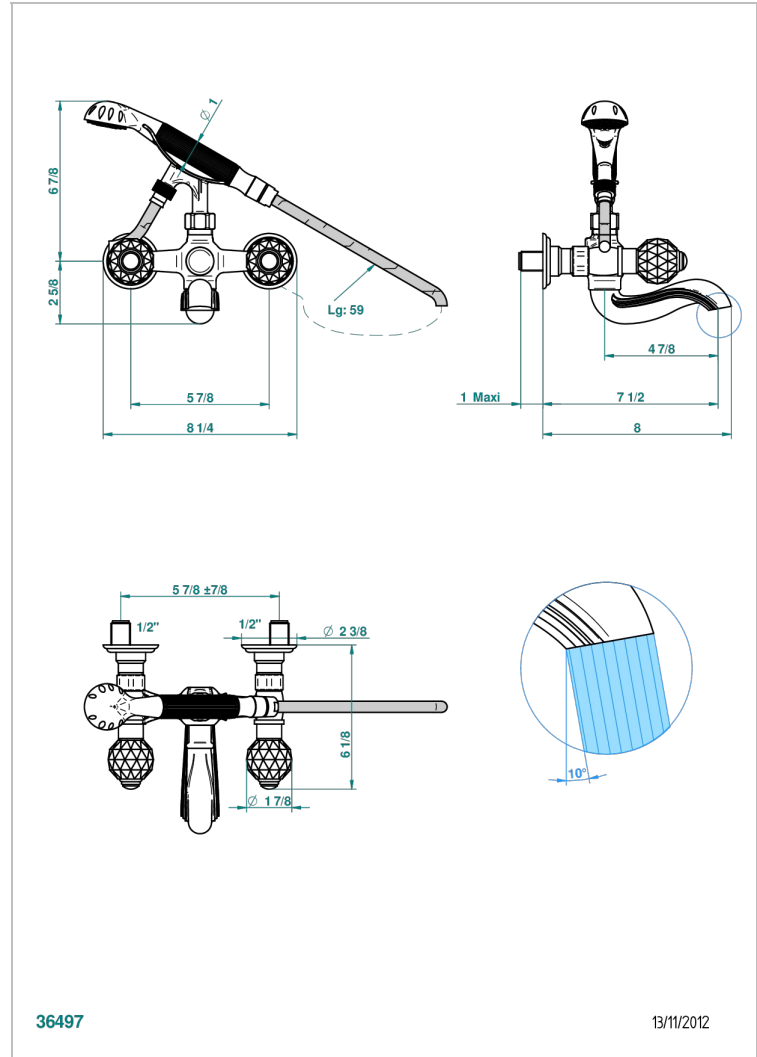

MANDARINE CRISTALLIA DIAMANT

U1K-13B

Wall mounted 2-hole bath/shower mixer, shower and hose

THG[®]
PARIS

36497

13/11/2012

CHARACTERISTIC

- ACS : 21ACCLY033

TECHNICAL SPECS

- Recommandé : 3 bars (max. 5 bars) - Advised : 43,5 psi (max. 72 psi)
- Bec : 75 l/min à 3 bars - Douchette : 9,5 l/min à 3 bars
- Spout : 19,8 gpm at 43.5 psi - Handshower : 2.5 gpm at 43.5 psi