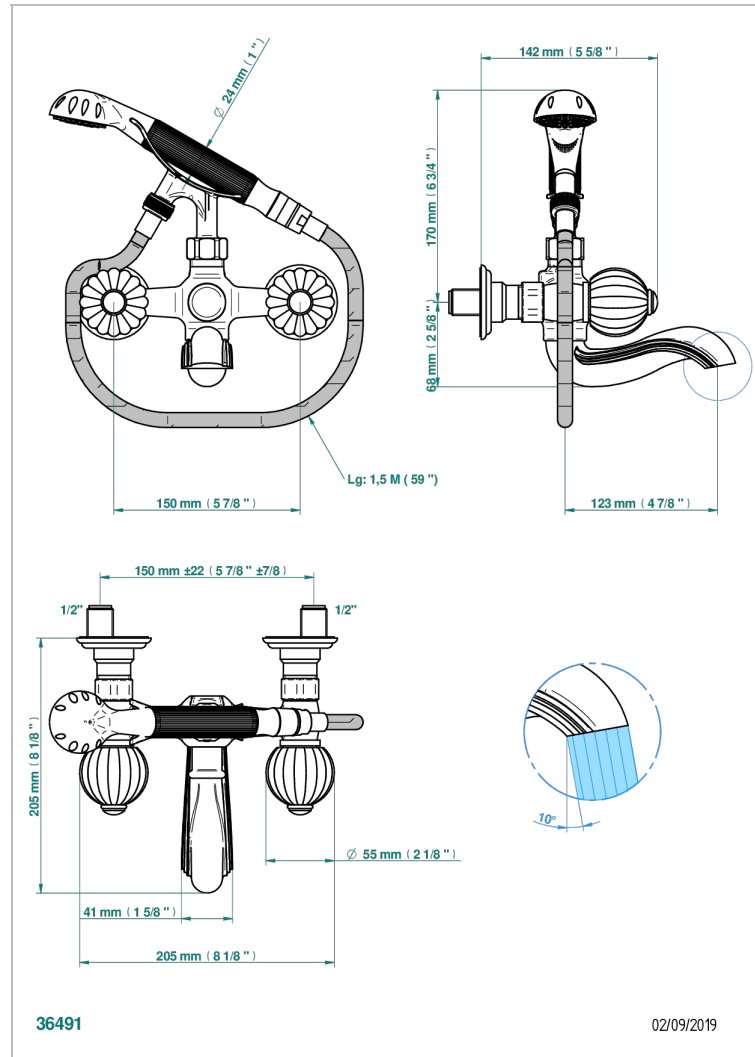

# MANDARINE CLEAR CRYSTAL

U1D-13B

Wall mounted 2-hole bath/shower mixer, shower and hose

THG  
PARIS

## CHARACTERISTIC

- ACS : 21ACCLY033

## TECHNICAL SPECS

- Recommandé : 3 bars (max. 5 bars) - Advised : 43,5 psi (max. 72 psi)
- Bec : 75 l/min à 3 bars - Douchette : 9,5 l/min à 3 bars
- Spout : 19,8 gpm at 43.5 psi - Handshower : 2.5 gpm at 43.5 psi