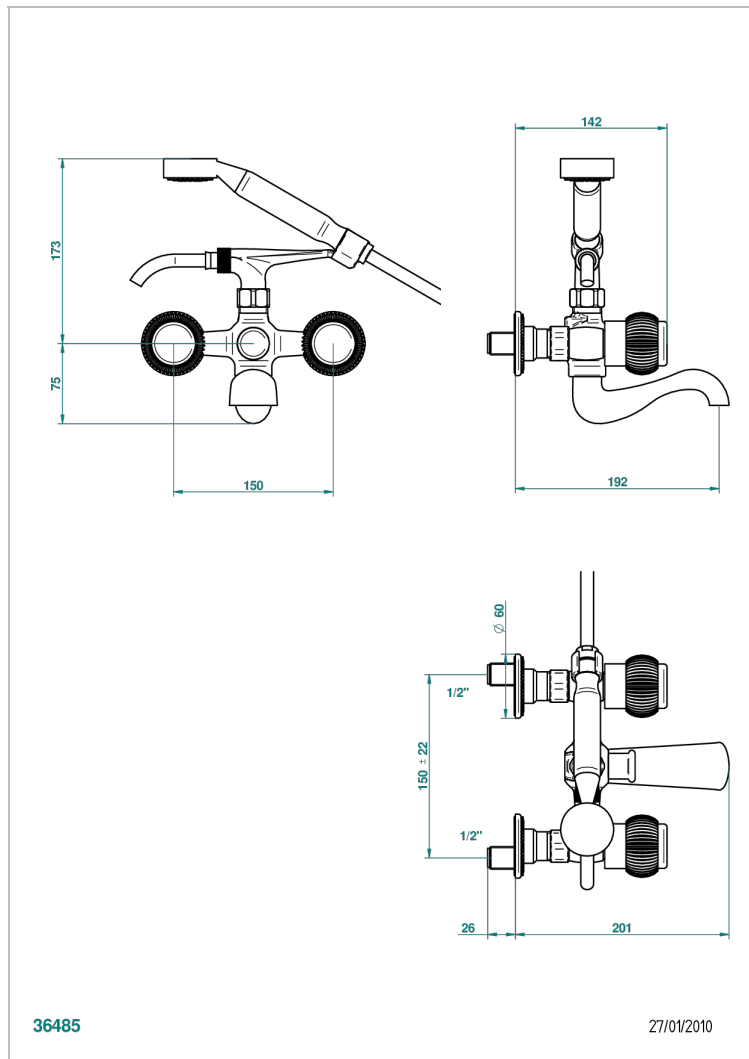

DIPLOMATE ROYALE

U4D-13B

Wall mounted 2-hole bath/shower mixer, shower and hose

THG[®]
PARIS

CHARACTERISTIC

- ACS : 21ACCLY033

STANDARDS

TECHNICAL SPECS

- Recommandé : 3 bars (max. 5 bars) - Advised : 43,5 psi (max. 72 psi)
- Bec : 75 l/min à 3 bars - Douchette : 9,5 l/min à 3 bars
- Spout : 19,8 gpm at 43.5 psi - Handshower : 2.5 gpm at 43.5 psi

AVAILABLE FINITIONS