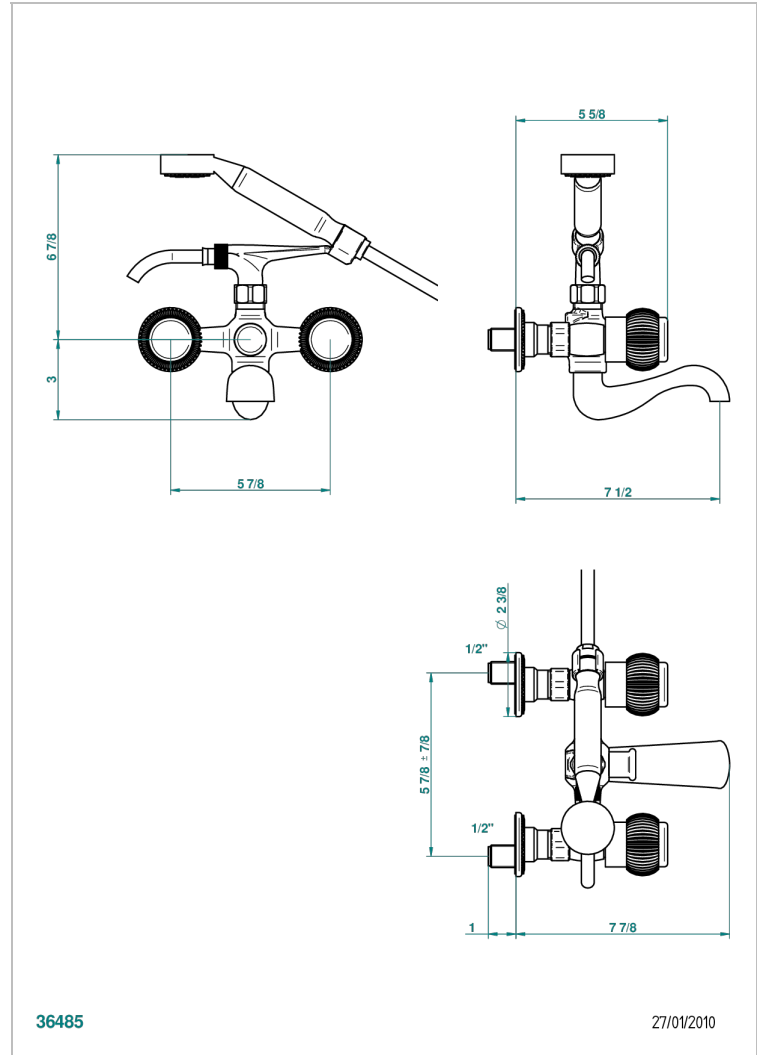

DIPLOMATE ROYALE

U4D-13B

Wall mounted 2-hole bath/shower mixer, shower and hose

THG[®]
PARIS

CHARACTERISTIC

- ACS : 21ACCLY033

STANDARDS

TECHNICAL SPECS

- Recommandé : 3 bars (max. 5 bars) - Advised : 43,5 psi (max. 72 psi)
- Bec : 75 l/min à 3 bars - Douchette : 9,5 l/min à 3 bars
- Spout : 19,8 gpm at 43.5 psi - Handshower : 2.5 gpm at 43.5 psi

AVAILABLE FINITIONS