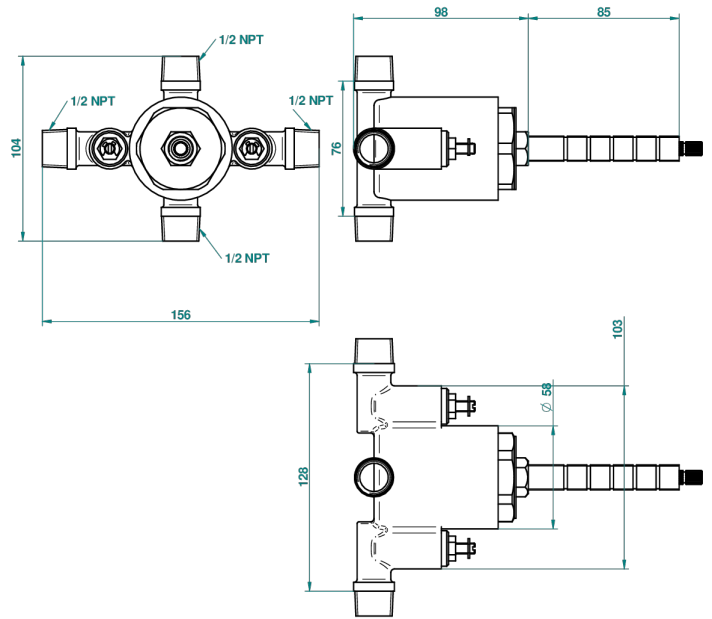

GENERAL PRODUCTS

G00-320A

1/2 " Pressure balance valve

36478

02/03/2010

CHARACTERISTIC

- General Products
- 1/2 " Pressure balance valve

AVAILABLE FINITIONS

*** - A00