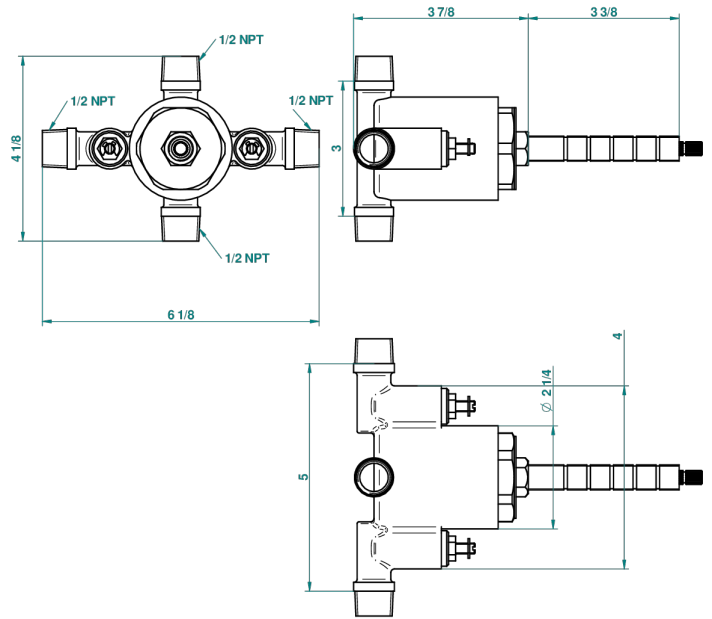

GENERAL PRODUCTS

G00-320A

1/2 " Pressure balance valve

36478

02/03/2010

CHARACTERISTIC

- General Products
- 1/2 " Pressure balance valve

AVAILABLE FINITIONS

*** - A00