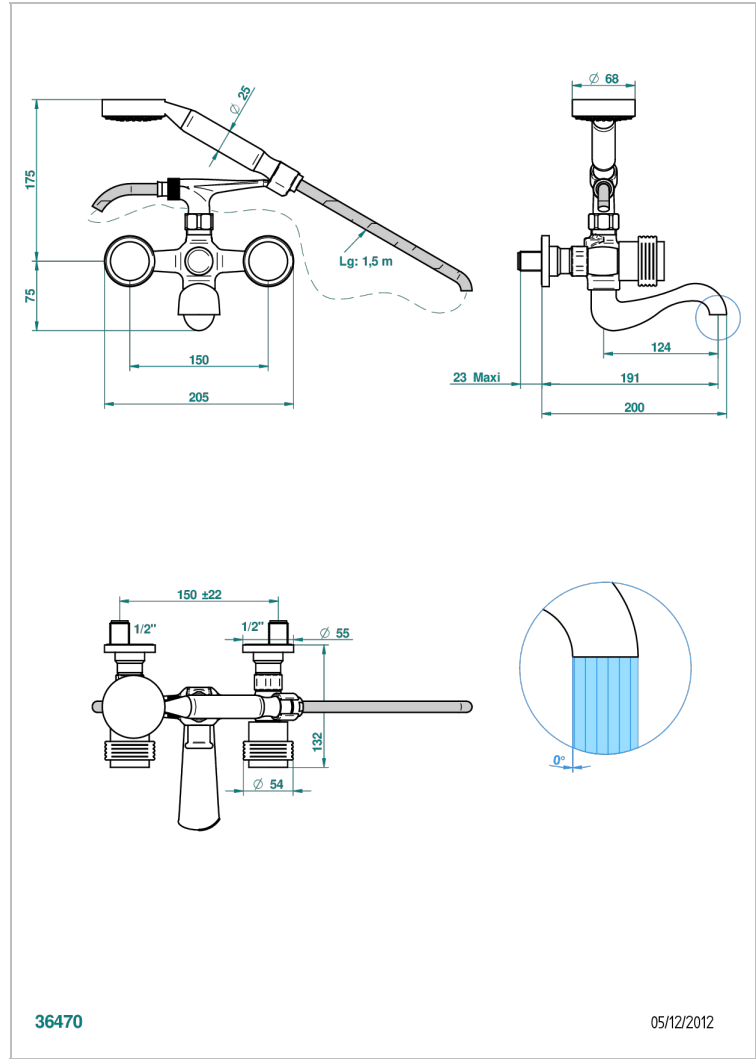

# DIPLOMATE GROOVED RINGS

U4B-13B

Wall mounted 2-hole bath/shower mixer, shower and hose

36470

05/12/2012

## TECHNICAL SPECS

- Recommandé : 3 bars (max. 5 bars) - Advised : 43,5 psi (max. 72 psi)
- Bec : 75 l/min à 3 bars - Douchette : 9,5 l/min à 3 bars
- Spout : 19,8 gpm at 43.5 psi - Handshower : 2.5 gpm at 43.5 psi