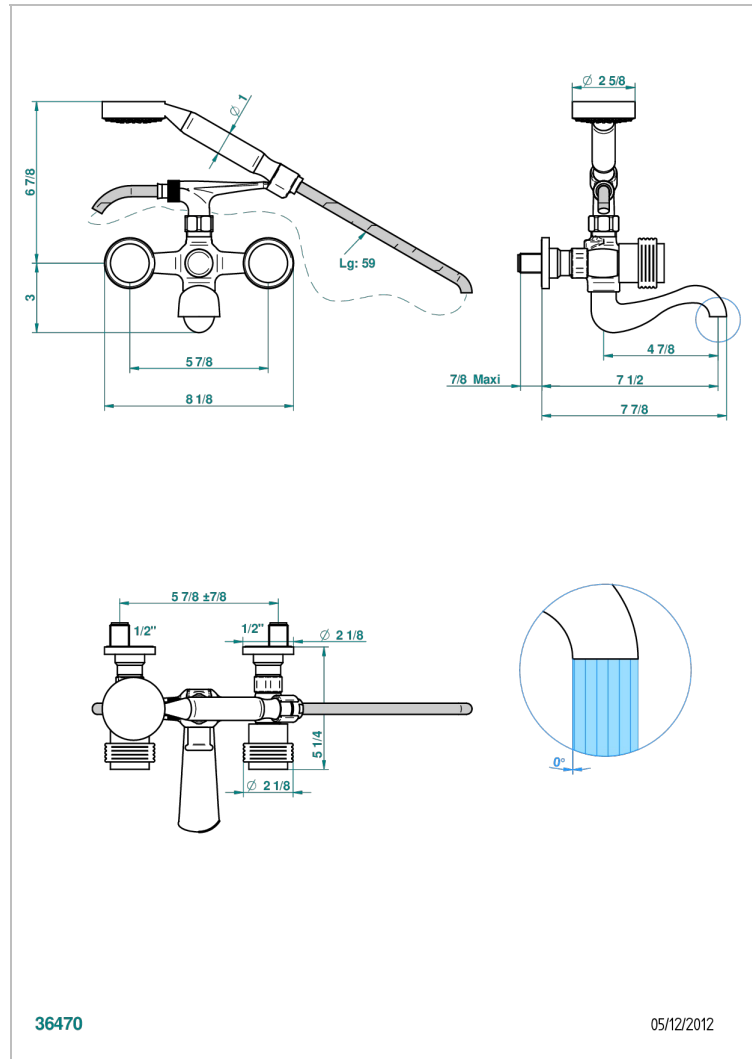

DIPLOMATE GROOVED RINGS

U4B-13B

Wall mounted 2-hole bath/shower mixer, shower and hose

CHARACTERISTIC

- ACS : 21ACCLY033

TECHNICAL SPECS

- Recommandé : 3 bars (max. 5 bars) - Advised : 43,5 psi (max. 72 psi)
- Bec : 75 l/min à 3 bars - Douchette : 9,5 l/min à 3 bars
- Spout : 19,8 gpm at 43.5 psi - Handshower : 2.5 gpm at 43.5 psi

STANDARDS

AVAILABLE FINITIONS

Antique nickel - H28
Black ceram - D30
Blush PVD - H62
Brass color PVD - H49
Brown bronze color PVD - F33
Gold color PVD - H52

Graphite PVD - H64
Lacquered light bronze - D01
Matt Umber PVD - H67
Matt blush PVD - H60
Matt brass color PVD - H50
Matt brown bronze color PVD - F34