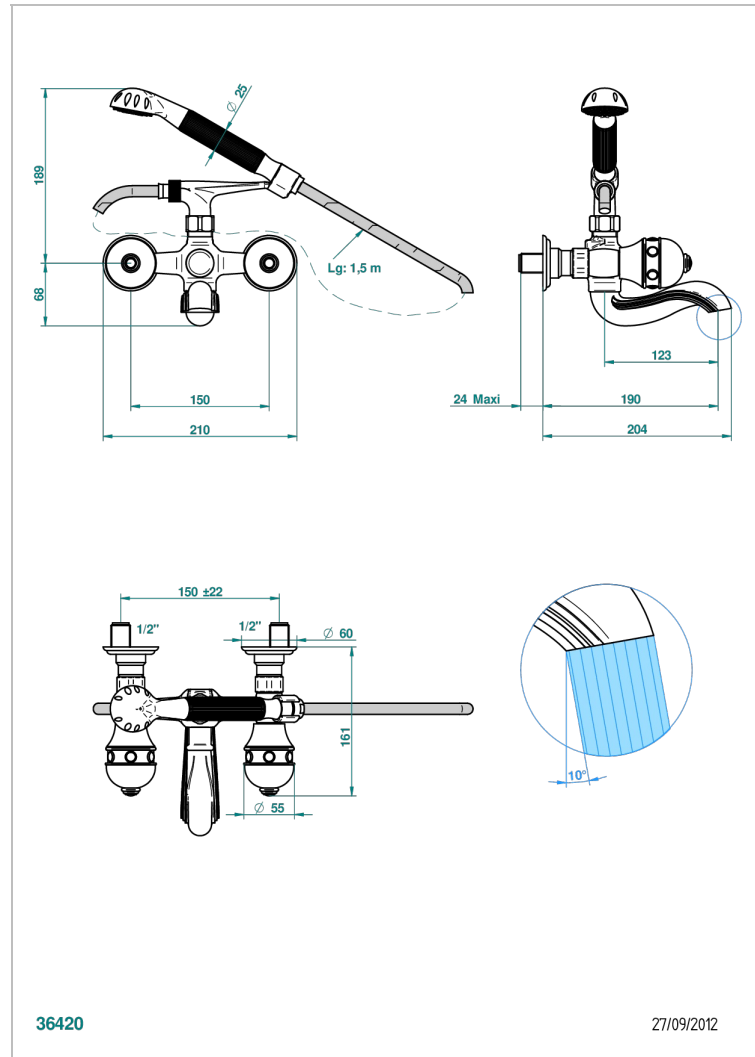

SULLY LAPIS LAZULI

A1W-13B

Wall mounted 2-hole bath/shower mixer, shower and hose

36420

27/09/2012

CHARACTERISTIC

- ACS : 21ACCLY033

TECHNICAL SPECS

- Recommandé : 3 bars (max. 5 bars) - Advised : 43,5 psi (max. 72 psi)
- Bec : 75 l/min à 3 bars - Douchette : 9,5 l/min à 3 bars
- Spout : 19,8 gpm at 43.5 psi - Handshower : 2.5 gpm at 43.5 psi

STANDARDS