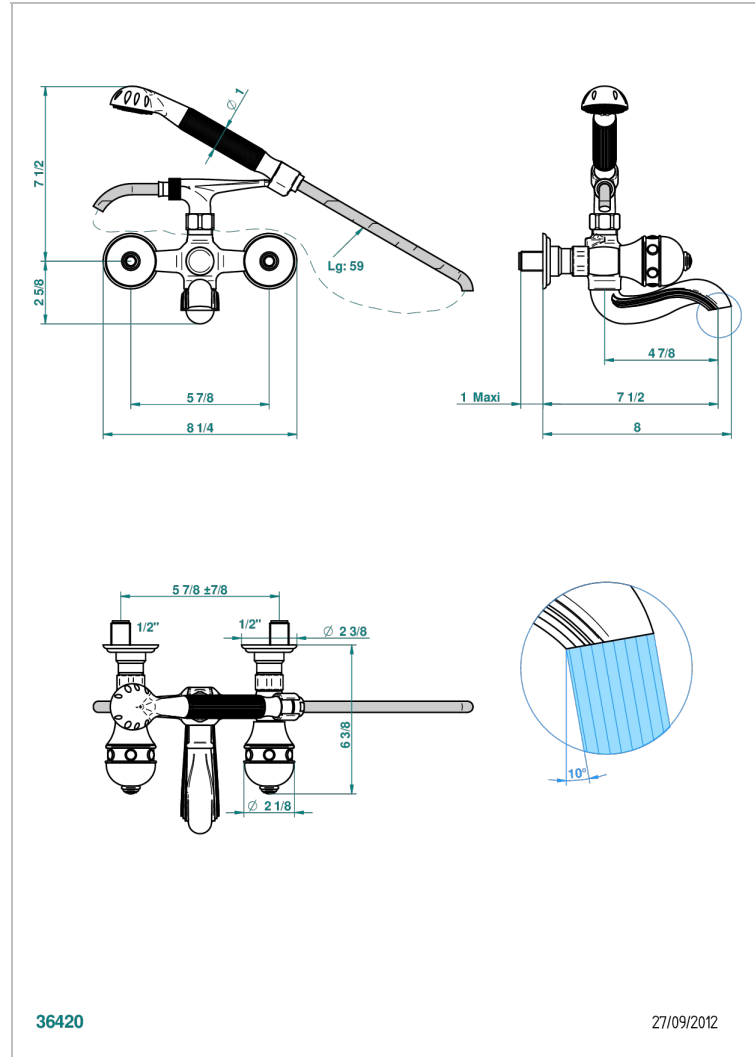

SULLY LAPIS LAZULI

A1W-13B

Wall mounted 2-hole bath/shower mixer, shower and hose

CHARACTERISTIC

- ACS : 21ACCLY033

TECHNICAL SPECS

- Recommandé : 3 bars (max. 5 bars) - Advised : 43,5 psi (max. 72 psi)
- Bec : 75 l/min à 3 bars - Douchette : 9,5 l/min à 3 bars
- Spout : 19,8 gpm at 43.5 psi - Handshower : 2.5 gpm at 43.5 psi

STANDARDS

AVAILABLE FINITIONS

Antique nickel - H28
Black ceram - D30
Blush PVD - H62
Brass color PVD - H49
Brown bronze color PVD - F33
Gold color PVD - H52

Graphite PVD - H64
Matt Umber PVD - H67
Matt blush PVD - H60
Matt brass color PVD - H50
Matt brown bronze color PVD - F34
Matt chrome - C02