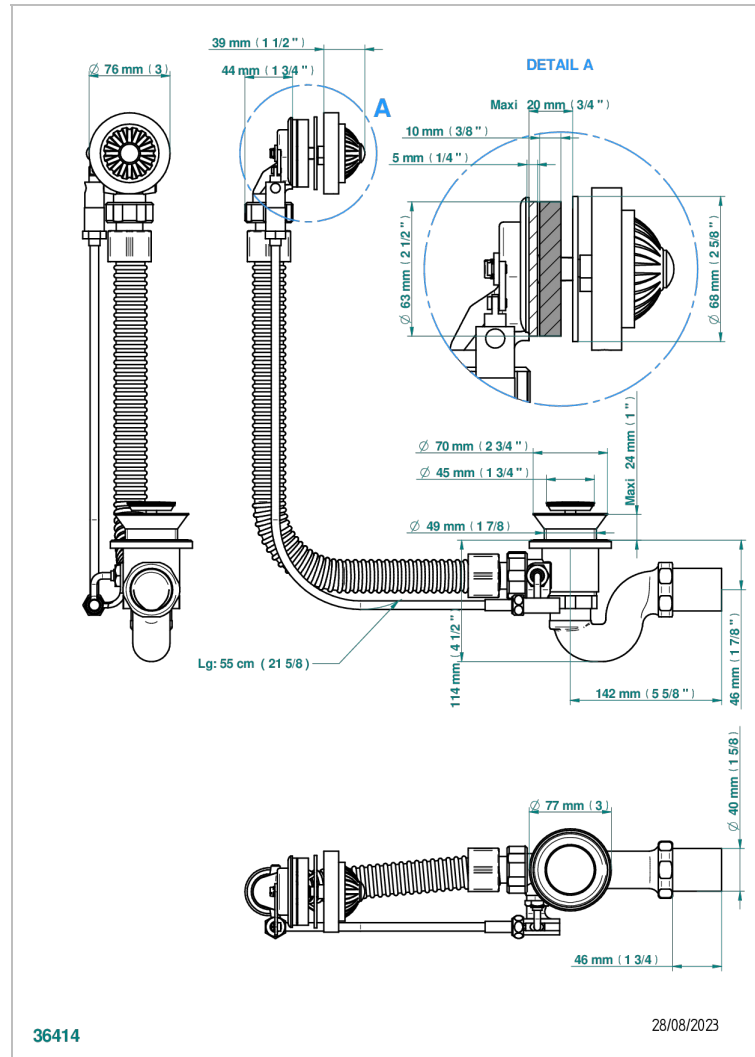

MONTE CARLO, GOLD PORCELAIN

U8B-300

Complete bath pop-up waste -cable lg 55 cm

THG[®]
PARIS

36414

28/08/2023

CHARACTERISTIC

- Monte Carlo, gold porcelain
- Complete bath pop-up waste -cable lg 55 cm

Nickel color PVD - H55
Polished chrome (color finish) - A02
Umber PVD - H66