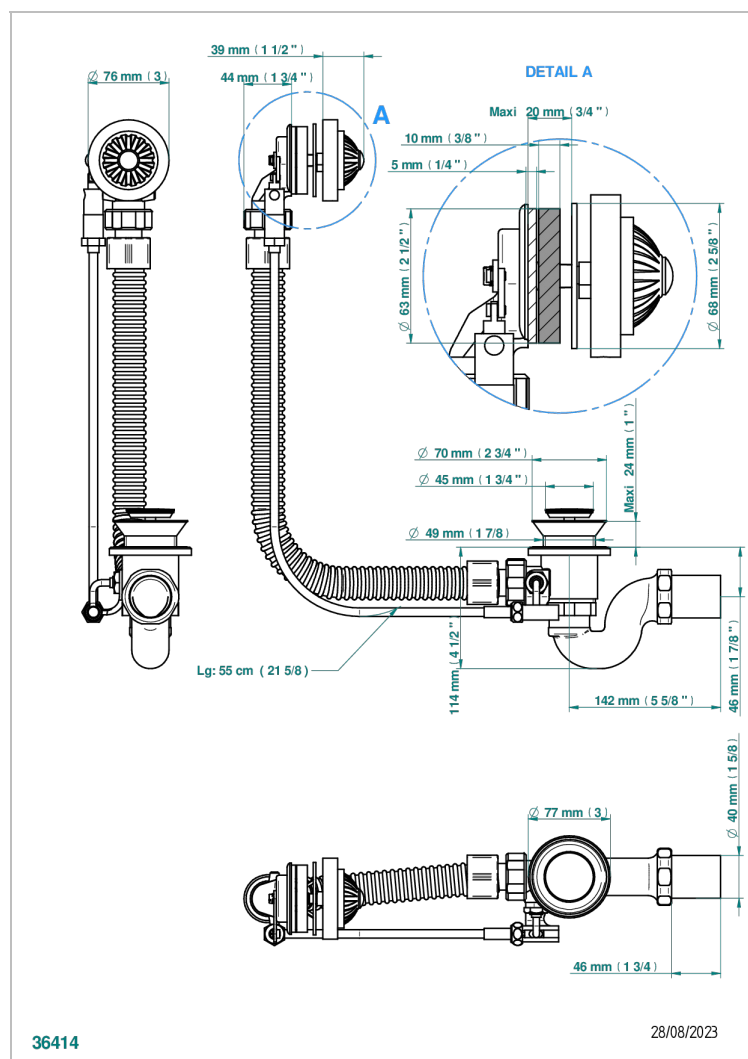

# CAMELIA CLEAR CRYSTAL

U5L-300

Complete bath pop-up waste -cable lg 55 cm

THG<sup>®</sup>  
PARIS

36414

28/08/2023

## CHARACTERISTIC

- Camélia Clear crystal
- Complete bath pop-up waste -cable lg 55 cm

Nickel color PVD - H55  
Polished chrome (color finish) - A02  
Umber PVD - H66