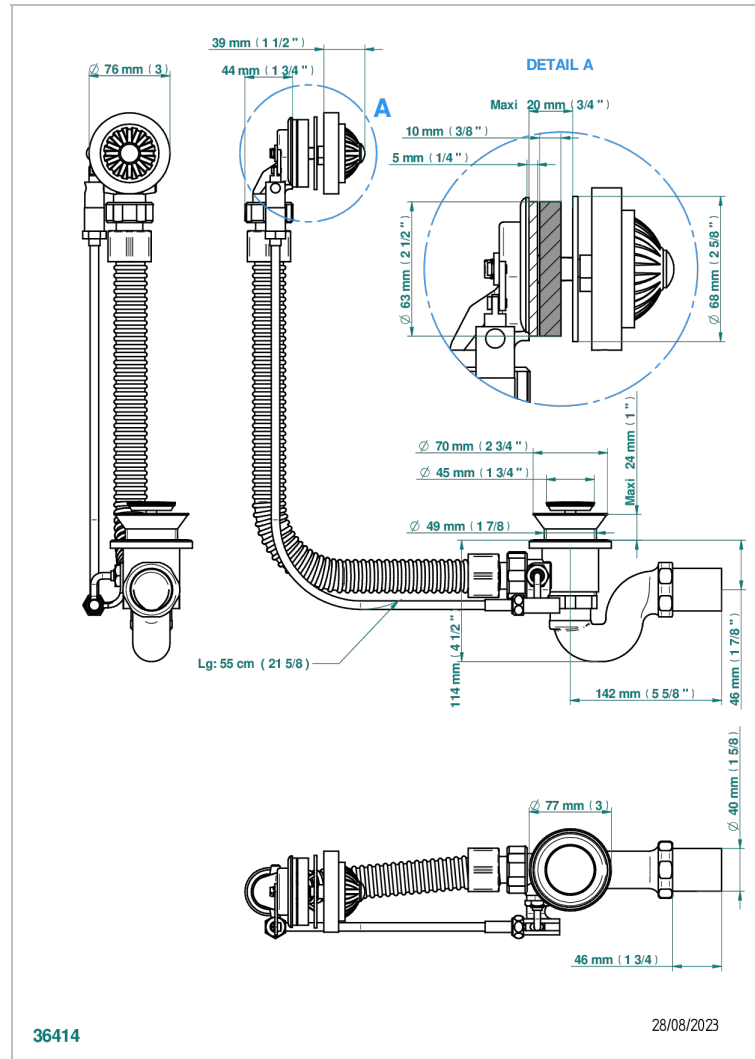

MANDARINE METAL

U1A-300

Complete bath pop-up waste -cable lg 55 cm

CHARACTERISTIC

- Mandarin Metal
- Complete bath pop-up waste -cable lg 55 cm

AVAILABLE FINITIONS

Blush PVD - H62
Brass color PVD - H49
Brown bronze color PVD - F33
Gold color PVD - H52
Graphite PVD - H64
Matt Umber PVD - H67