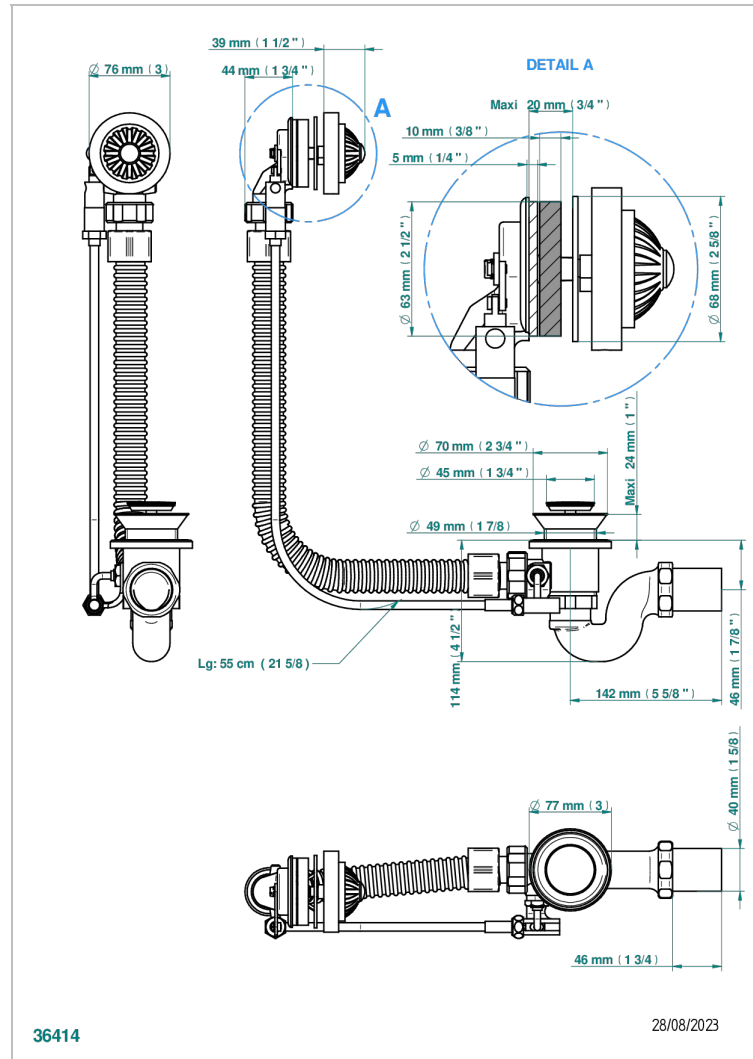

# MANDARINE METAL

U1A-300

Complete bath pop-up waste -cable lg 55 cm

## CHARACTERISTIC

- Mandarin Metal
- Complete bath pop-up waste -cable lg 55 cm

Nickel color PVD - H55  
Polished chrome (color finish) - A02  
Umber PVD - H66