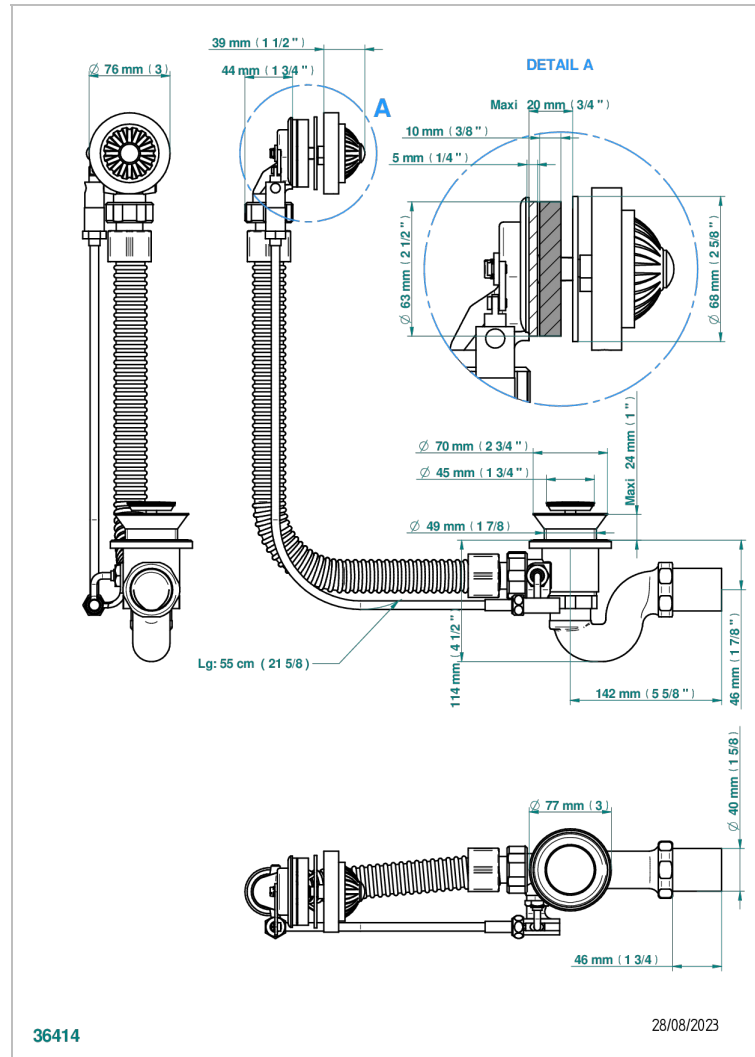

# AMOUR DE TRIANON

G24-300

Complete bath pop-up waste -cable lg 55 cm

## CHARACTERISTIC

- Amour de Trianon
- Complete bath pop-up waste -cable lg 55 cm