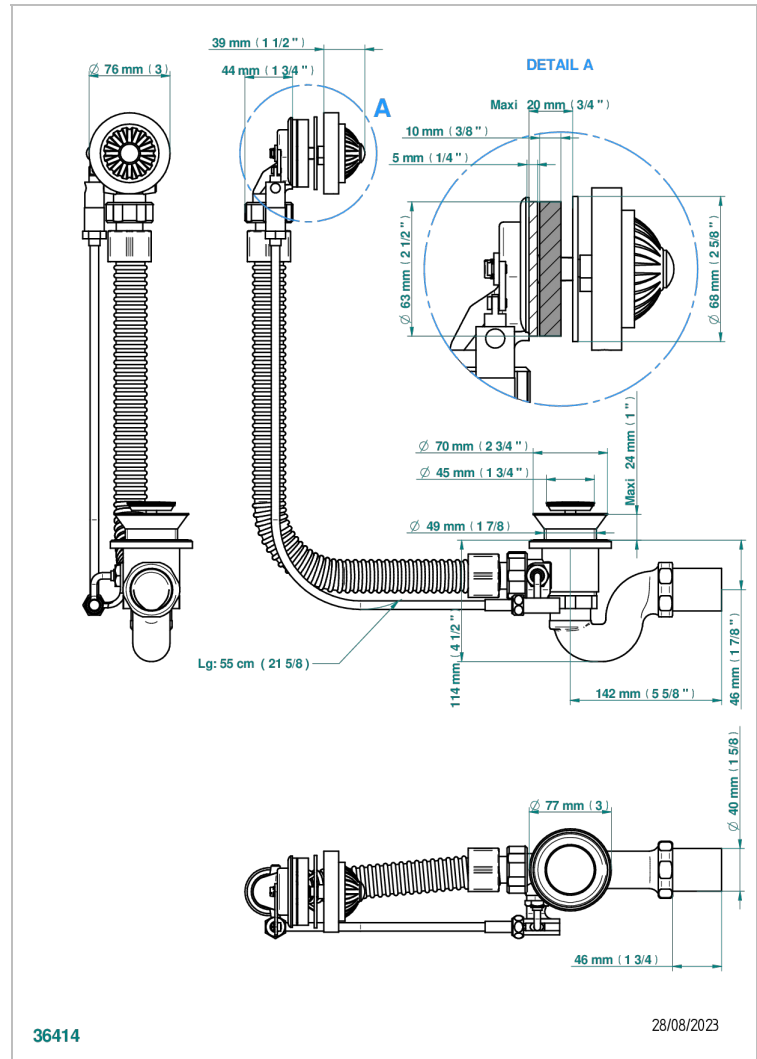

AMOUR DE TRIANON

G24-300

Complete bath pop-up waste -cable lg 55 cm

CHARACTERISTIC

- Amour de Trianon
- Complete bath pop-up waste -cable lg 55 cm

AVAILABLE FINITIONS

Polished chrome (color finish) - A02