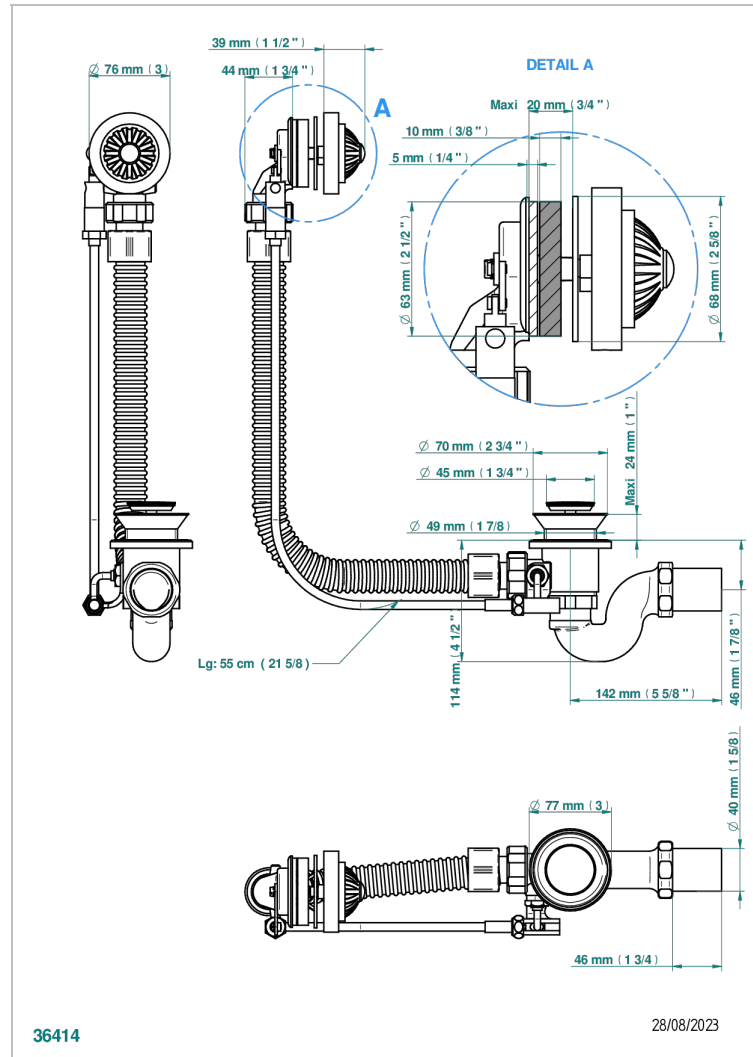

# JAIPUR BLACK ONYX

A9C-300

Complete bath pop-up waste -cable lg 55 cm

## CHARACTERISTIC

- Jaipur Black Onyx
- Complete bath pop-up waste -cable lg 55 cm

Nickel color PVD - H55  
Polished chrome (color finish) - A02  
Umber PVD - H66