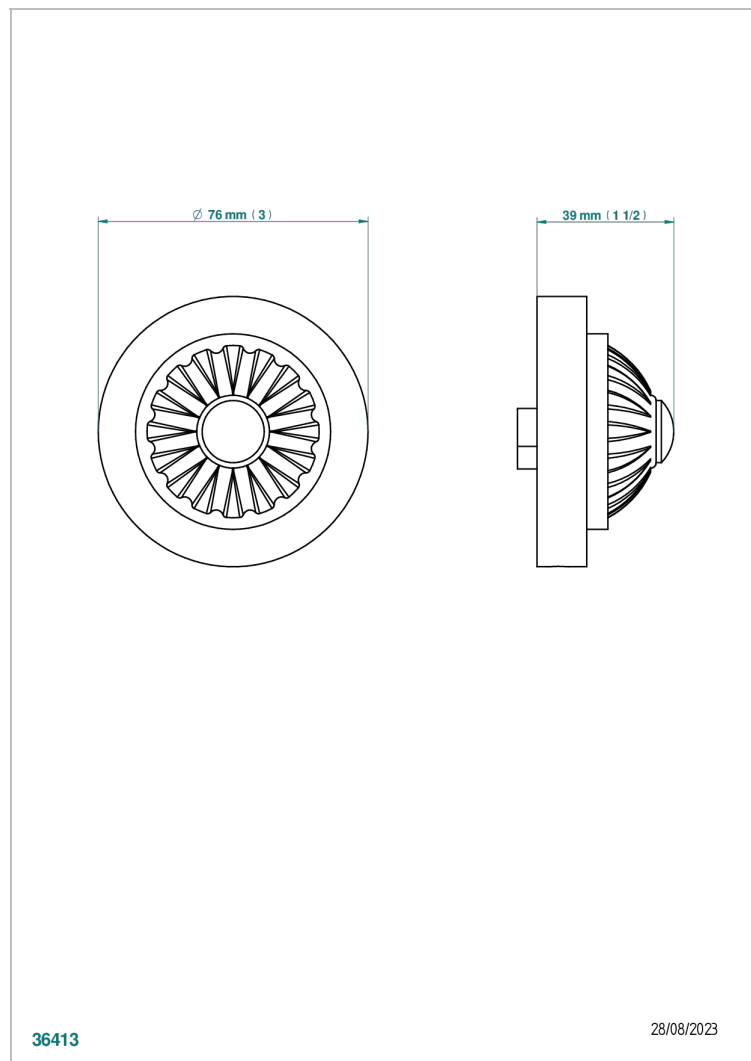

MONTE CARLO, WHITE GOLD PORCELAIN

U8C-301

Control knob for pop up waste

CHARACTERISTIC

- Monte Carlo, white gold porcelain
- Control knob for pop up waste

AVAILABLE FINITIONS

Black ceram - D30
Chrome polished - A02
Chrome polished / gold polished - G02
Copper antique matt, coated - H07
Gold mat - F07
Gold polished - F01