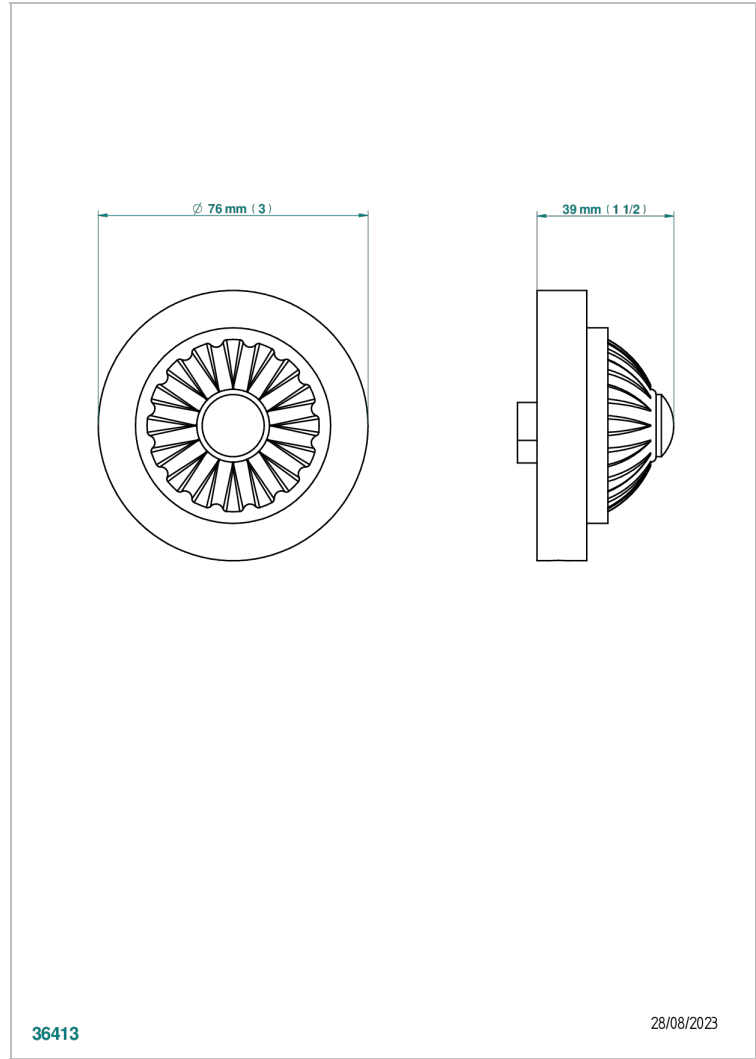

# MONTE CARLO, GOLD PORCELAIN

U8B-301

Control knob for pop up waste

THG<sup>®</sup>  
PARIS

## CHARACTERISTIC

- Monte Carlo, gold porcelain
- Control knob for pop up waste