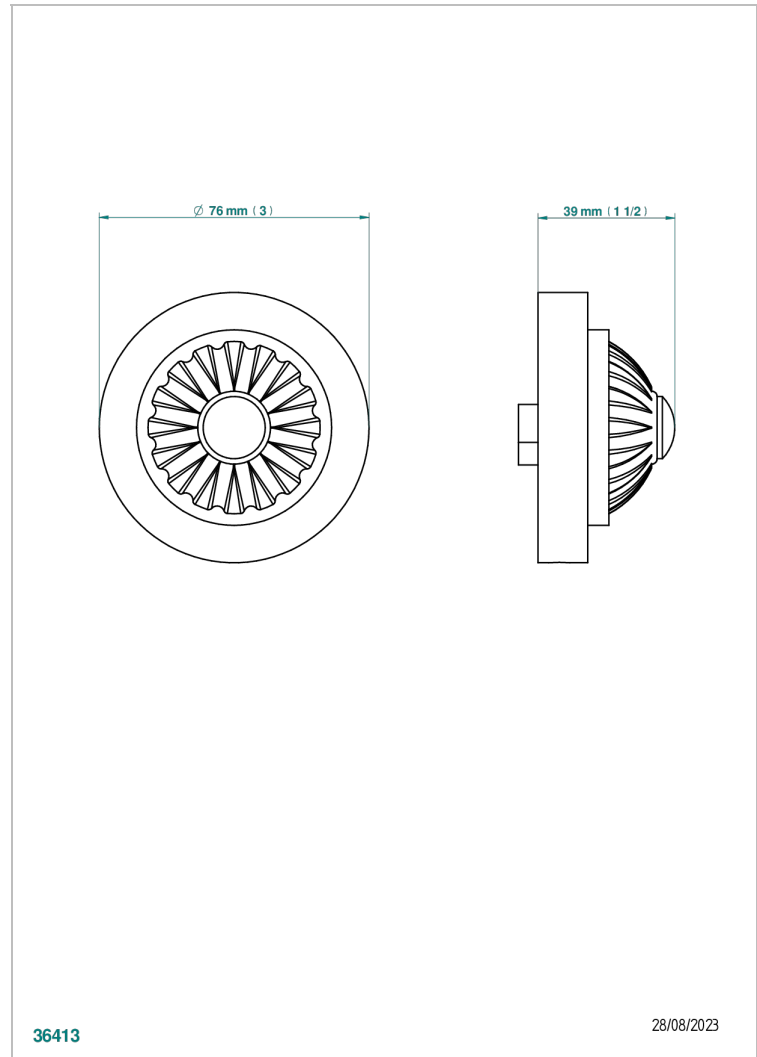

# JAIPUR BLACK ONYX

A9C-301

Control knob for pop up waste