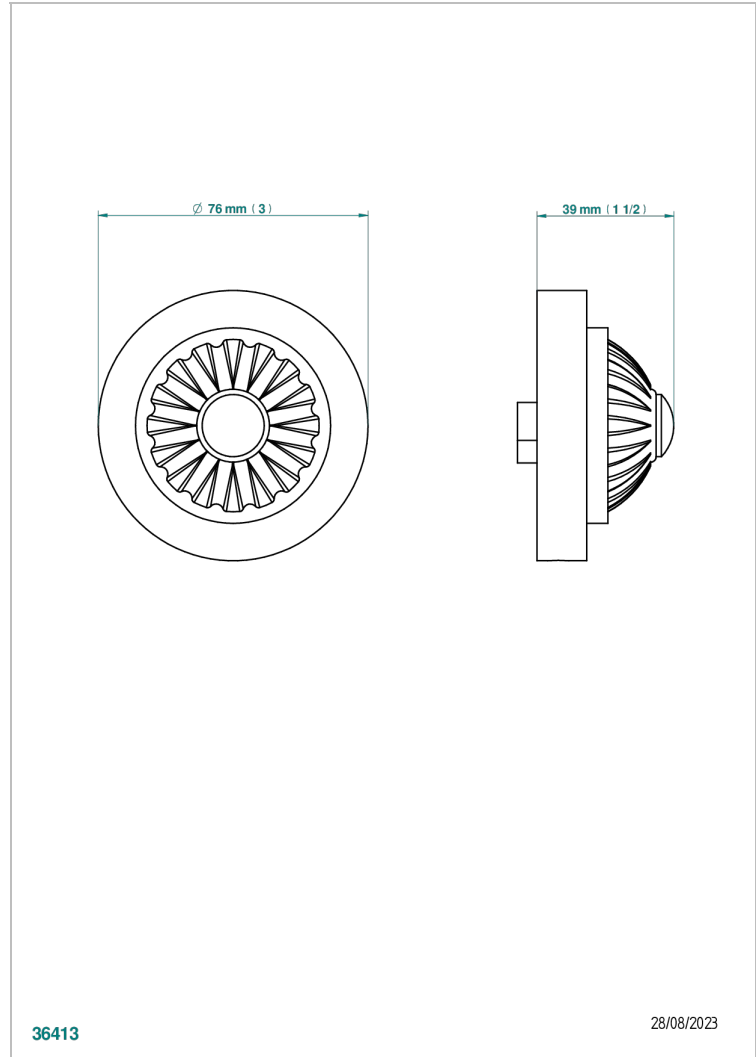

JAIPUR SATINY CRYSTAL

A9B-301

Control knob for pop up waste

CHARACTERISTIC

- Jaipur Satiny crystal
- Control knob for pop up waste

AVAILABLE FINITIONS

Black ceram - D30
Blush PVD - H62
Brass color PVD - H49
Brown bronze color PVD - F33
Chrome polished - A02
Chrome polished / gold polished - G02