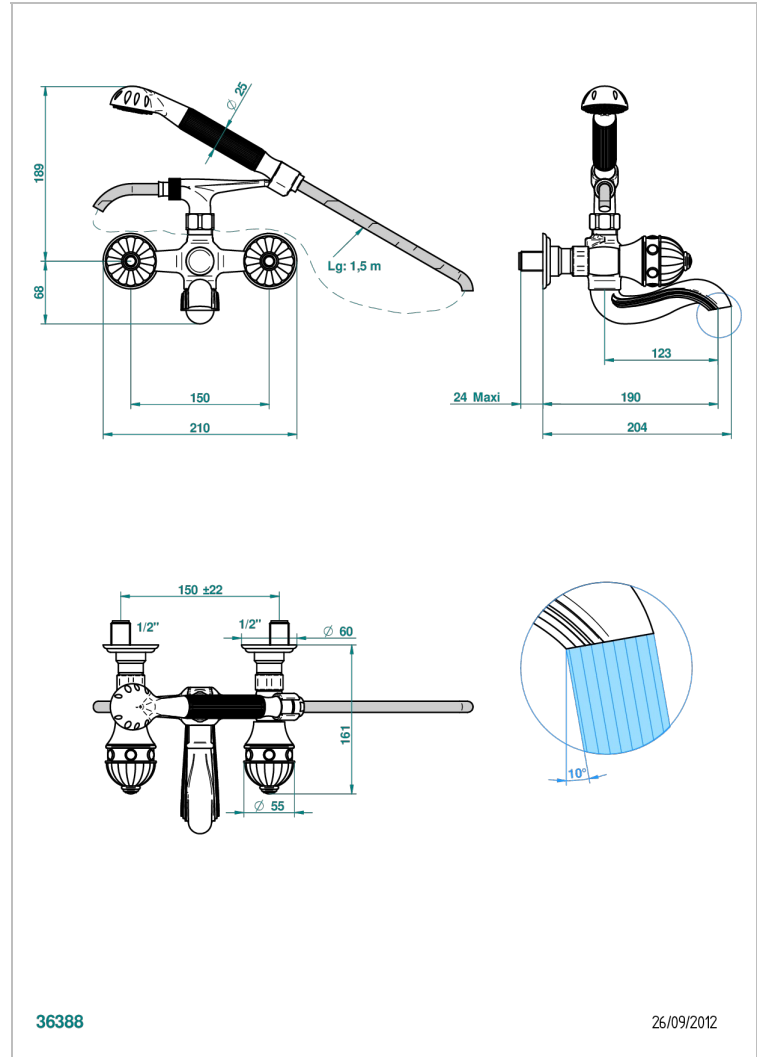

CHEVERNY BLACK ONYX

U1V-13B

Wall mounted 2-hole bath/shower mixer, shower and hose

36388

26/09/2012

CHARACTERISTIC

- ACS : 21ACCLY033

TECHNICAL SPECS

- Recommandé : 3 bars (max. 5 bars) - Advised : 43,5 psi (max. 72 psi)
- Bec : 75 l/min à 3 bars - Douchette : 9,5 l/min à 3 bars
- Spout : 19,8 gpm at 43.5 psi - Handshower : 2.5 gpm at 43.5 psi

STANDARDS