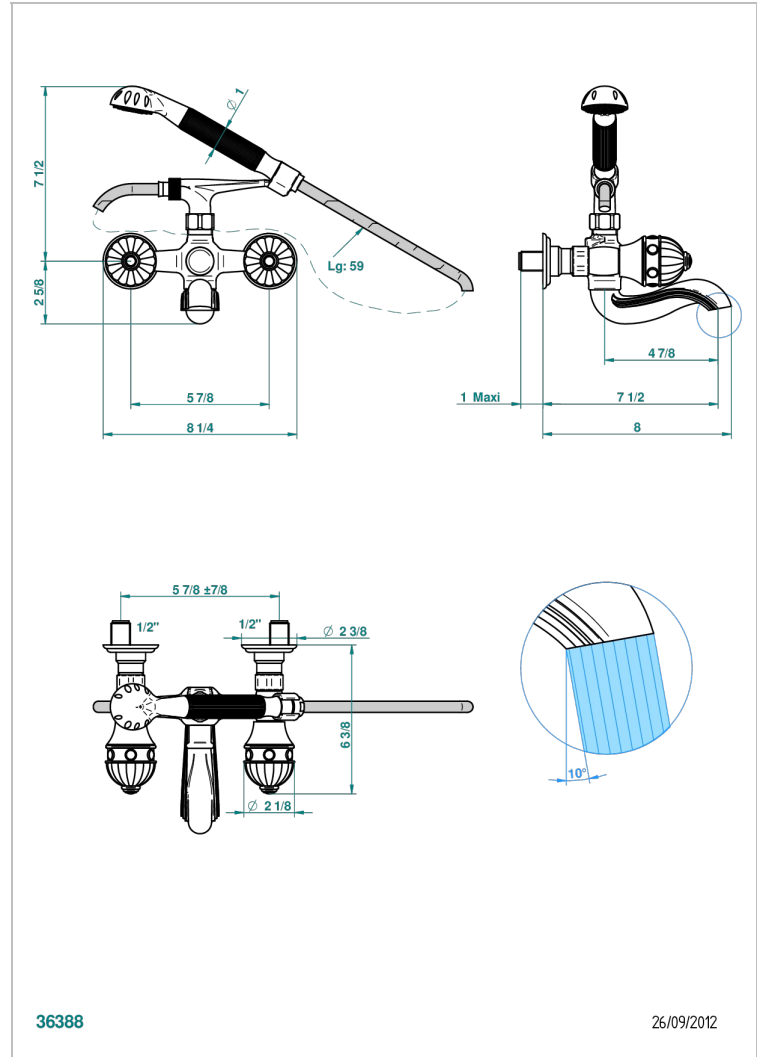

CHEVERNY BLACK ONYX

U1V-13B

Wall mounted 2-hole bath/shower mixer, shower and hose

CHARACTERISTIC

- ACS : 21ACCLY033

TECHNICAL SPECS

- Recommandé : 3 bars (max. 5 bars) - Advised : 43,5 psi (max. 72 psi)
- Bec : 75 l/min à 3 bars - Douchette : 9,5 l/min à 3 bars
- Spout : 19,8 gpm at 43.5 psi - Handshower : 2.5 gpm at 43.5 psi

STANDARDS

AVAILABLE FINITIONS

Antique nickel - H28
Black ceram - D30
Blush PVD - H62
Brass color PVD - H49
Brown bronze color PVD - F33
Gold color PVD - H52

Graphite PVD - H64
Matt Umber PVD - H67
Matt blush PVD - H60
Matt brass color PVD - H50
Matt brown bronze color PVD - F34
Matt chrome - C02