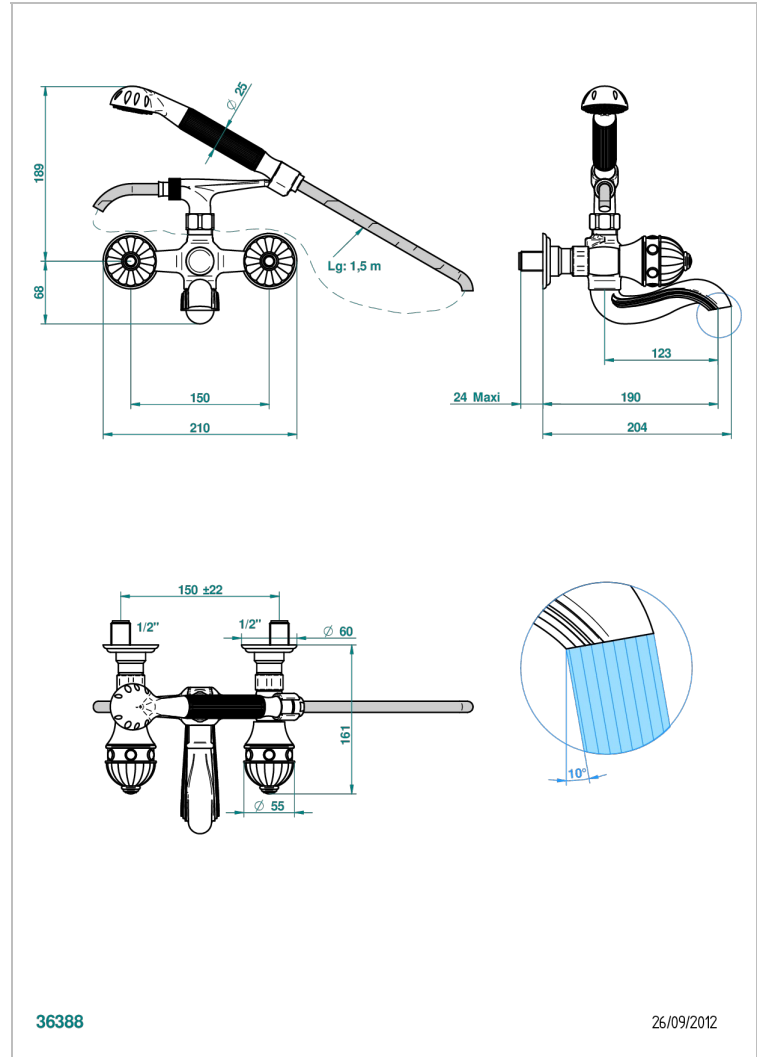

# AMBOISE BLACK ONYX

A1M-13B

Wall mounted 2-hole bath/shower mixer, shower and hose

## TECHNICAL SPECS

- Recommandé : 3 bars (max. 5 bars) - Advised : 43,5 psi (max. 72 psi)
- Bec : 75 l/min à 3 bars - Douchette : 9,5 l/min à 3 bars
- Spout : 19,8 gpm at 43.5 psi - Handshower : 2.5 gpm at 43.5 psi