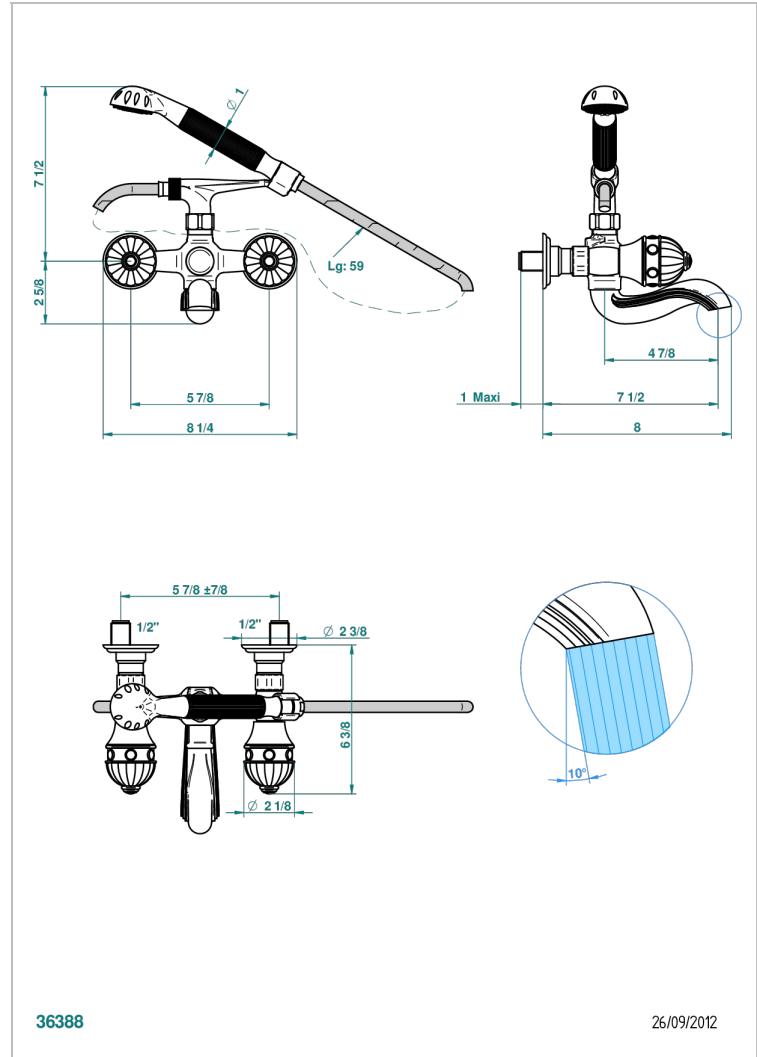

AMBOISE BLACK ONYX

A1M-13B

Wall mounted 2-hole bath/shower mixer, shower and hose

CHARACTERISTIC

- ACS : 21ACCLY033

TECHNICAL SPECS

- Recommandé : 3 bars (max. 5 bars) - Advised : 43,5 psi (max. 72 psi)
- Bec : 75 l/min à 3 bars - Douchette : 9,5 l/min à 3 bars
- Spout : 19,8 gpm at 43.5 psi - Handshower : 2.5 gpm at 43.5 psi

STANDARDS

AVAILABLE FINITIONS

Antique nickel - H28
Black ceram - D30
Blush PVD - H62
Brass color PVD - H49
Brown bronze color PVD - F33
Gold color PVD - H52

Graphite PVD - H64
Matt Umber PVD - H67
Matt blush PVD - H60
Matt brass color PVD - H50
Matt brown bronze color PVD - F34
Matt chrome - C02