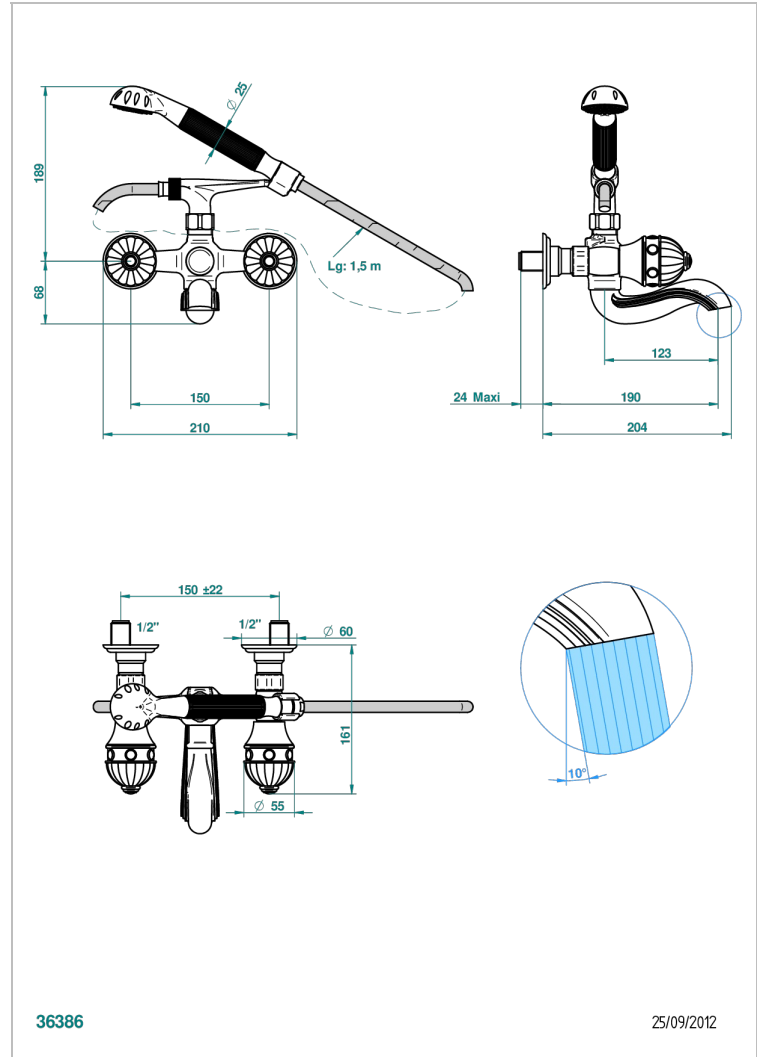

# CHEVERNY LAPIS LAZULI

A1T-13B

Wall mounted 2-hole bath/shower mixer, shower and hose

36386

25/09/2012

## TECHNICAL SPECS

- Recommandé : 3 bars (max. 5 bars) - Advised : 43,5 psi (max. 72 psi)
- Bec : 75 l/min à 3 bars - Douchette : 9,5 l/min à 3 bars
- Spout : 19,8 gpm at 43.5 psi - Handshower : 2.5 gpm at 43.5 psi