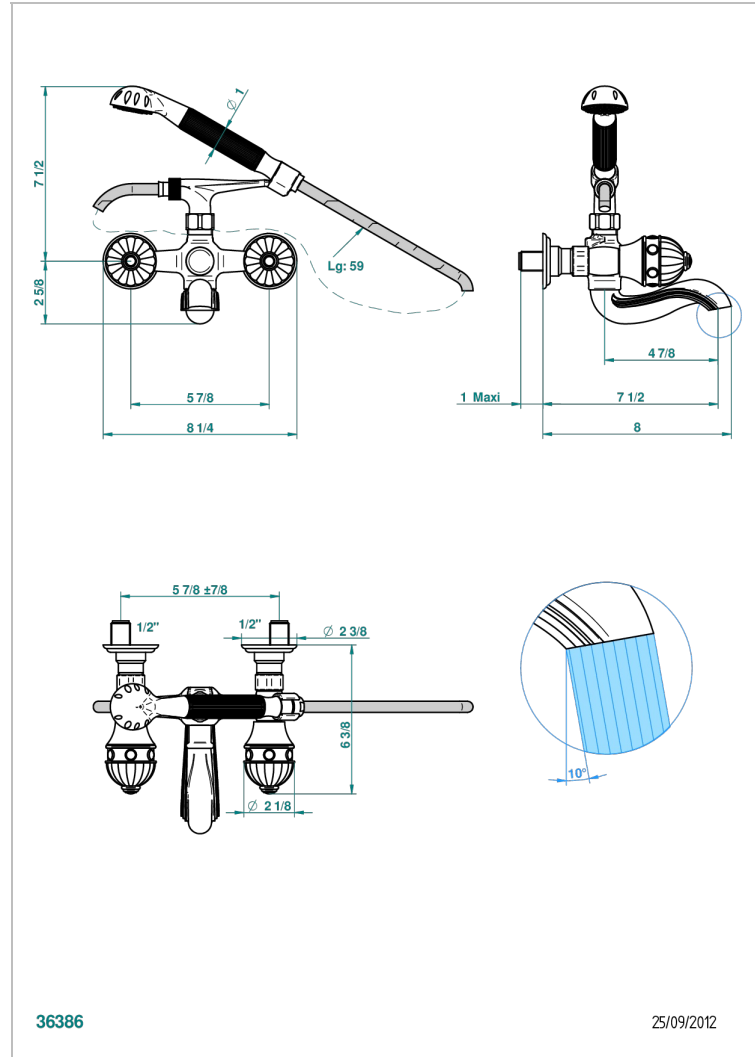

# CHEVERNY LAPIS LAZULI

A1T-13B

Wall mounted 2-hole bath/shower mixer, shower and hose

36386

25/09/2012

## TECHNICAL SPECS

- Recommandé : 3 bars (max. 5 bars) - Advised : 43,5 psi (max. 72 psi)
- Bec : 75 l/min à 3 bars - Douchette : 9,5 l/min à 3 bars
- Spout : 19,8 gpm at 43.5 psi - Handshower : 2.5 gpm at 43.5 psi