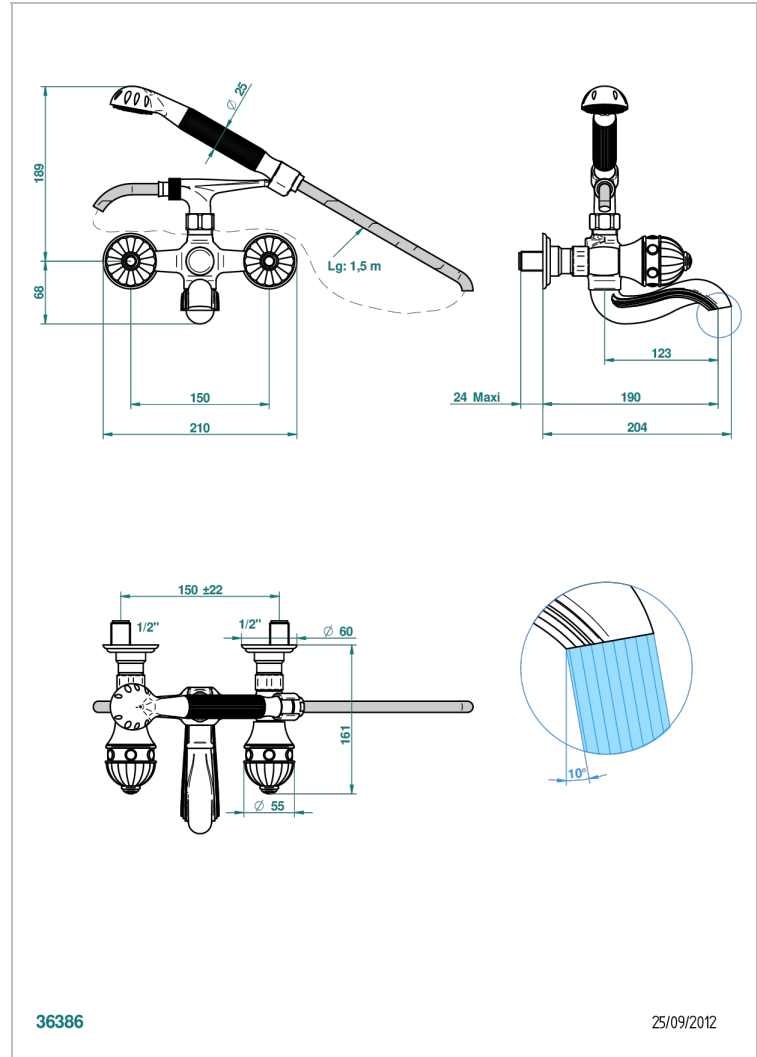

AMBOISE LAPIS LAZULI

A1K-13B

Wall mounted 2-hole bath/shower mixer, shower and hose

36386

25/09/2012

CHARACTERISTIC

- ACS : 21ACCLY033

TECHNICAL SPECS

- Recommandé : 3 bars (max. 5 bars) - Advised : 43,5 psi (max. 72 psi)
- Bec : 75 l/min à 3 bars - Douchette : 9,5 l/min à 3 bars
- Spout : 19,8 gpm at 43.5 psi - Handshower : 2.5 gpm at 43.5 psi

STANDARDS