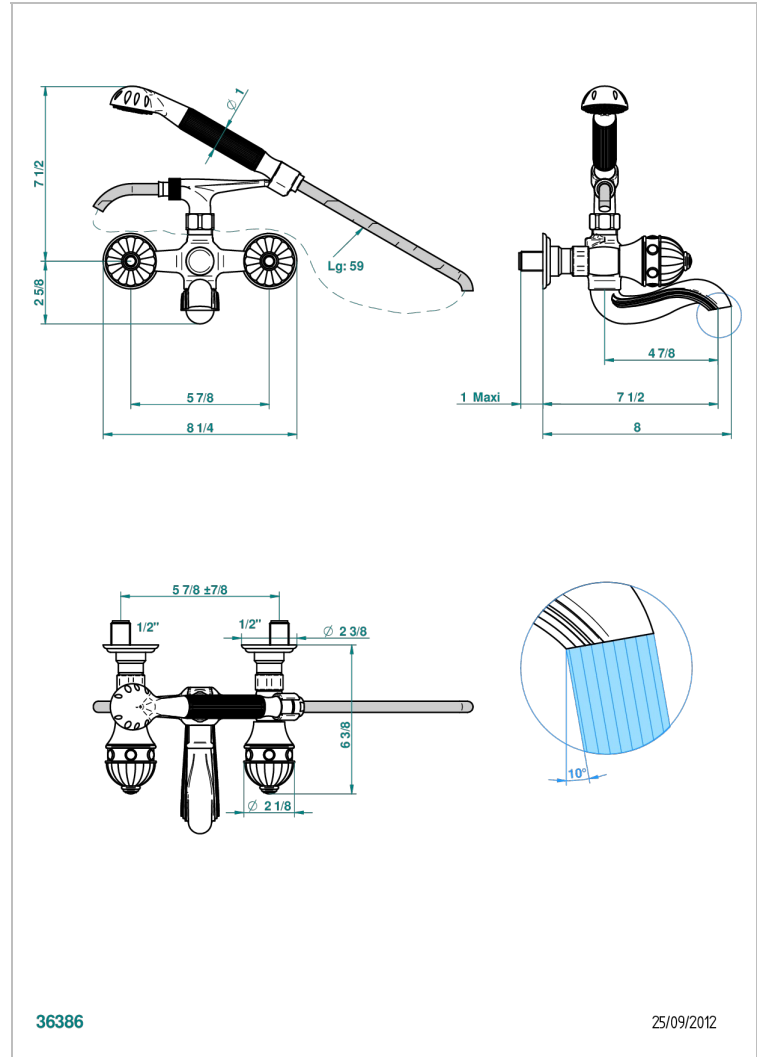

AMBOISE LAPIS LAZULI

A1K-13B

Wall mounted 2-hole bath/shower mixer, shower and hose

36386

25/09/2012

CHARACTERISTIC

- ACS : 21ACCLY033

TECHNICAL SPECS

- Recommandé : 3 bars (max. 5 bars) - Advised : 43,5 psi (max. 72 psi)
- Bec : 75 l/min à 3 bars - Douchette : 9,5 l/min à 3 bars
- Spout : 19,8 gpm at 43.5 psi - Handshower : 2.5 gpm at 43.5 psi

STANDARDS