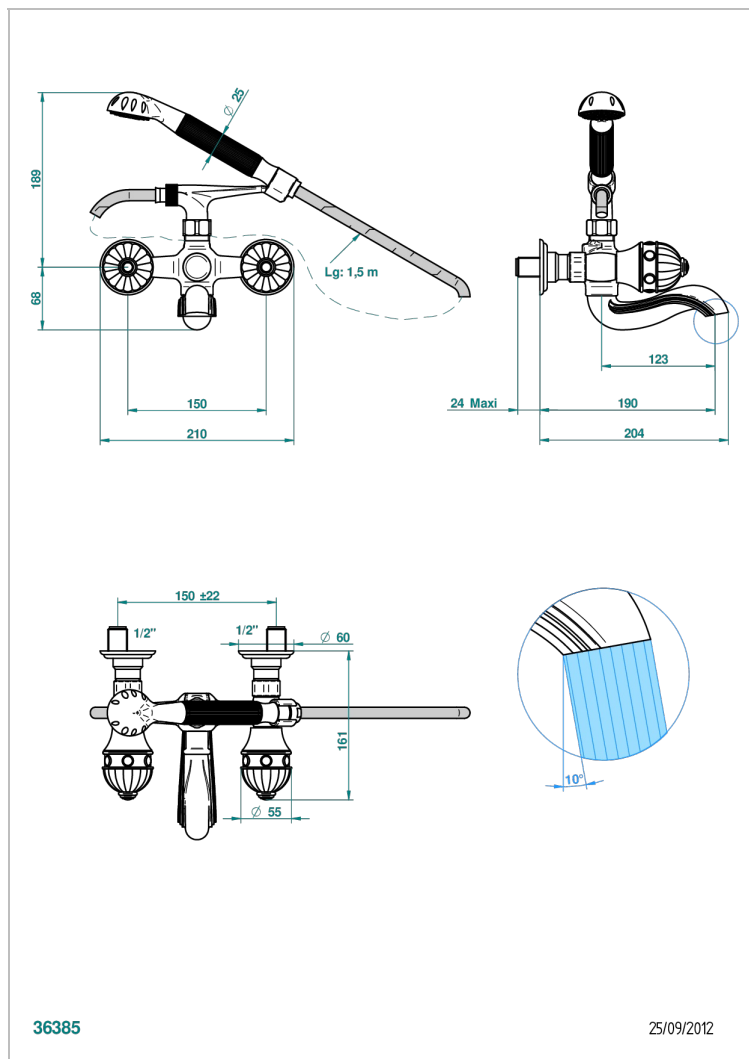

# AMBOISE MALACHITE

A1J-13B

Wall mounted 2-hole bath/shower mixer, shower and hose

## TECHNICAL SPECS

- Recommandé : 3 bars (max. 5 bars) - Advised : 43,5 psi (max. 72 psi)
- Bec : 75 l/min à 3 bars - Douchette : 9,5 l/min à 3 bars
- Spout : 19,8 gpm at 43.5 psi - Handshower : 2.5 gpm at 43.5 psi