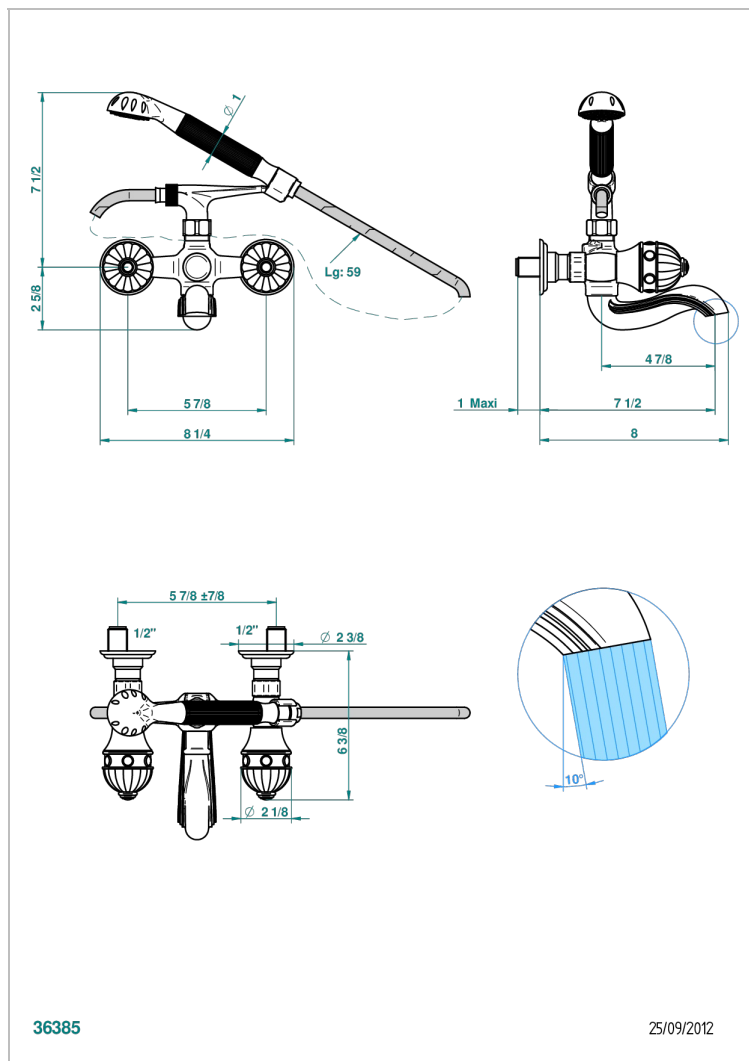

# AMBOISE MALACHITE

A1J-13B

Wall mounted 2-hole bath/shower mixer, shower and hose

## TECHNICAL SPECS

- Recommandé : 3 bars (max. 5 bars) - Advised : 43,5 psi (max. 72 psi)
- Bec : 75 l/min à 3 bars - Douchette : 9,5 l/min à 3 bars
- Spout : 19,8 gpm at 43.5 psi - Handshower : 2.5 gpm at 43.5 psi