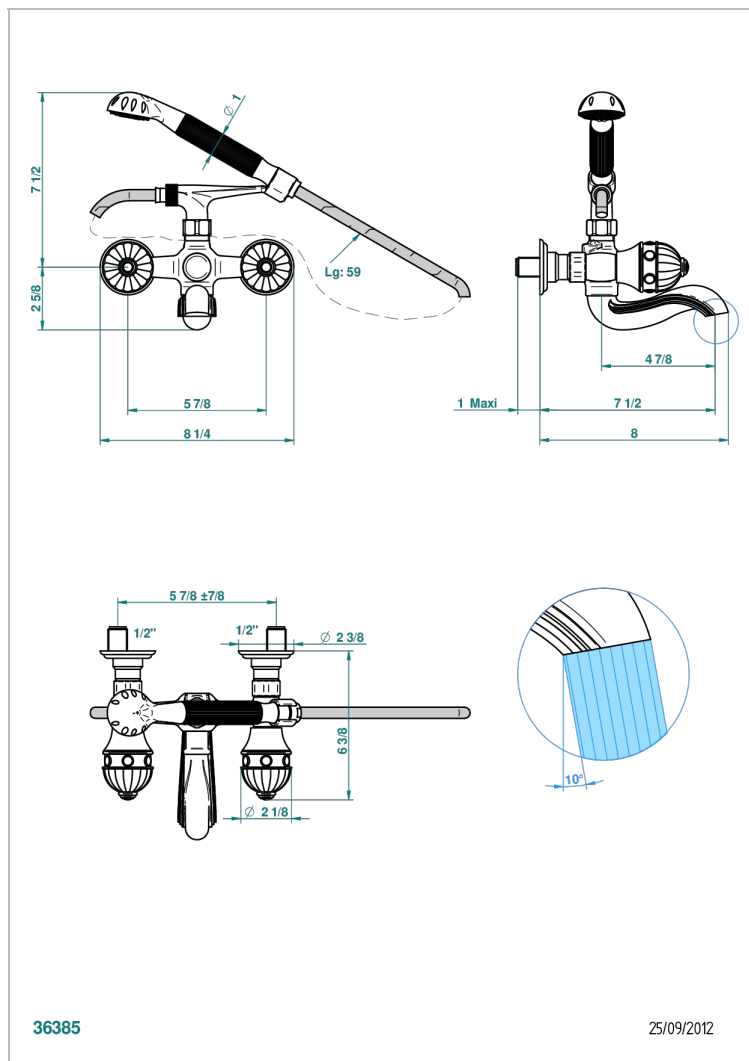

AMBOISE MALACHITE

A1J-13B

Wall mounted 2-hole bath/shower mixer, shower and hose

36385

25/09/2012

CHARACTERISTIC

- ACS : 21ACCLY033

TECHNICAL SPECS

- Recommandé : 3 bars (max. 5 bars) - Advised : 43,5 psi (max. 72 psi)
- Bec : 75 l/min à 3 bars - Douchette : 9,5 l/min à 3 bars
- Spout : 19,8 gpm at 43.5 psi - Handshower : 2.5 gpm at 43.5 psi

STANDARDS