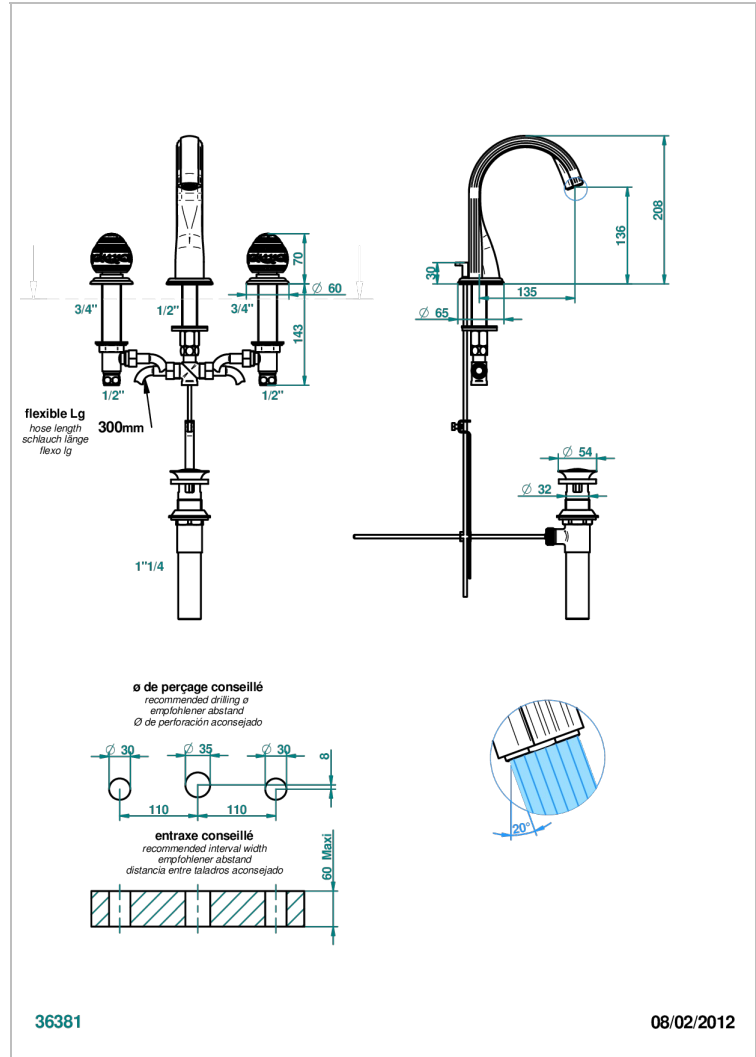

MARQUISE PLATINUM DECOR

A7G-151M/US

Widespread lavatory set with drain for 1 1/4" + countertop

CHARACTERISTIC

- Marquise platinum decor
- Widespread lavatory set with drain for 1 1/4" + countertop

TECHNICAL SPECS

- Recommandé : 3 bars (max. 5 bars) - Advised : 43,5 psi (max. 72 psi)
- 5,7 l/min à 3 bars (1.5 gpm at 43.5 psi)

AVAILABLE FINITIONS

Black ceram - D30
Blush PVD - H62
Brass color PVD - H49
Brown bronze color PVD - F33
Chrome polished - A02
Chrome polished / gold polished - G02